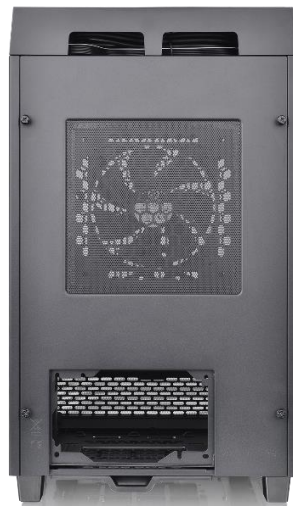

Thermaltake The Tower 100 Mini Tower

- **Style : Simple**

- **Size : Mini Case supports Mini-ITX MB**

- **Material : Steel & Tempered Glass**

- **Main Feature**

- **Connection : Front I/O ports with 2 x USB 3.0 & 1 x USB 3.2 (Gen2) Type-C**

- **Cooling Solution : Pre-installed 120mm Standard Fan x 2**

- **Support : Supports AIO cooling solution**

Thermaltake The Tower 100 Mini Tower

• Specification

Model	Tower 100	Tower 100 Snow
P/N	CA-1R3-00S1WN-00	CA-1R3-00S6WN-00
Case Type	Mini Tower	
Chassis Dimension (H*W*D)	462.8 x 266 x 266 mm (18.2 x 10.5 x 10.5 inch)	
Net Weight	6.1 kg / 13.45 lbs.	
Side Panel	Tempered Glass x 3 (4mm thickness)	
Color	Black	White
Material	SPCC	
Cooling System	Top(exhaust): 120 x 120 x 25 mm Turbo fan (1000rpm, 16 dBA) x 1 Rear(exhaust): 120 x 120 x 25 mm Turbo fan (1000rpm, 16 dBA) x 1	
Drive Bays	-	
-Accessible	2 x 2.5" (with side bracket);	
-Hidden	2 x 3.5" (without rear fan)	
Expansion Slots	2	
Motherboards	6.7" x 6.7" (Mini ITX)	
I/O Port	USB 3.2 (Gen 2) Type-C x 1, USB 3.0 x 2, HD Audio x 2	
PSU	Standard PS2 PSU (optional)	
Fan Support	Top: 1 x 120mm, 1 x 140mm Rear: 1 x 120mm, 1 x 140mm Top of the PSU Cover: 1 x 120mm, 1 x 140mm	
Radiator Support	Top: 1 x 120mm	
Clearance	CPU cooler height limitation: 190mm VGA length limitation: 330mm PSU length limitation: 180mm	

Thermaltake The Tower 100 Mini Tower

• Appearance – Black version

Top view

Top view (Without Top Panel)

Left Side view

Front view

Right Side view

Bottom view

Rear view

Rear view (Without Side Panel)

Thermaltake The Tower 100 Mini Tower

• **Unique Design – Black version**

Panoramic view

Side panels with
dust filters

Maximum VGA
length: 330mm

Thermaltake The Tower 100 Mini Tower