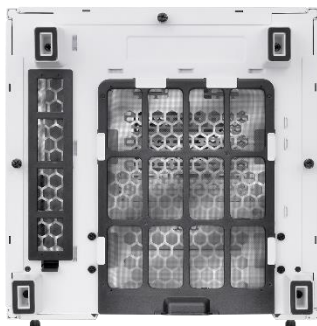

One 120mm top turbo fan

One 120mm rear turbo fan

Thermaltake The Tower 100 Mini Tower

- HDD expansion introduction – Black version

2 x 2.5" (with side bracket)

2 x 2.5" (without rear fan)

2 x 3.5" (without rear fan)

Thermaltake The Tower 100 Mini Tower

• The Cooling System – AIO Liquid Cooling (Optional)

A CPU Air Cooling System

① Top(exhaust): 120 x 120 x 25 mm Turbo fan (1000rpm, 16 dBA) x 1

B HDD Air Cooling System

① Rear(exhaust): 120 x 120 x 25 mm Turbo fan (1000rpm, 16 dBA) x 1

Thermaltake The Tower 100 Mini Tower

• Appearance – Snow version

Top view

Top view (Without Top Panel)

Left Side view

Front view

Right Side view

Bottom view

Rear view

Rear view (Without Side Panel)

Thermaltake The Tower 100 Mini Tower

• **Unique Design – Snow version**

Panoramic view

Side panels with
dust filters

Maximum VGA
length: 330mm