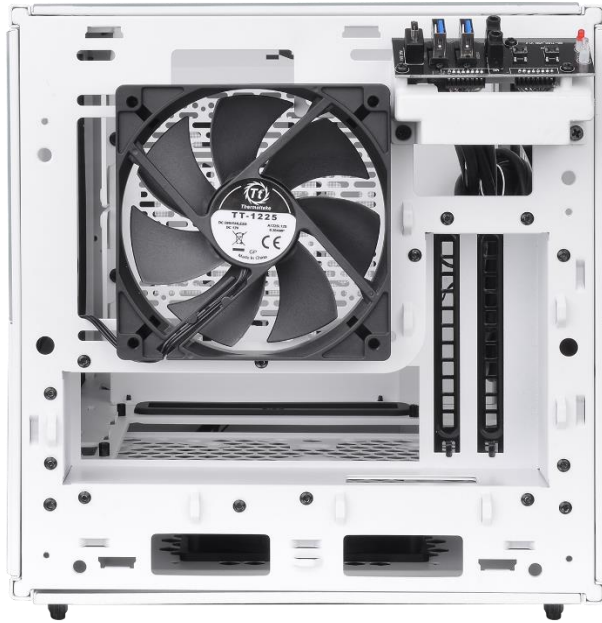

Thermaltake The Tower 100 Mini Tower

- **Style : Simple**

- **Size : Mini Case supports Mini-ITX MB**

- **Material : Steel & Tempered Glass**

- **Main Feature**

- **Connection : Front I/O ports with 2 x USB 3.0 & 1 x USB 3.2 (Gen2) Type-C**

Bottom view

Rear view

Rear view (Without Side Panel)

Thermaltake The Tower 100 Mini Tower

• **Unique Design – Snow version**

Panoramic view

Side panels with
dust filters

Maximum VGA
length: 330mm

Thermaltake The Tower 100 Mini Tower

• Structure (External) – Snow version

USB 3.2 Gen 2 (Type C) x 1
USB 3.0 x 2

Easy-to remove
Slide out Design
Side panels

Mini Tower but support
ATX PSU

Thermaltake The Tower 100 Mini Tower

• Ventilation

One 120mm top turbo fan

One 120mm rear turbo fan

Thermaltake The Tower 100 Mini Tower

- HDD expansion introduction

2 x 2.5" (with side bracket)

2 x 2.5" (without rear fan)

2 x 3.5" (without rear fan)