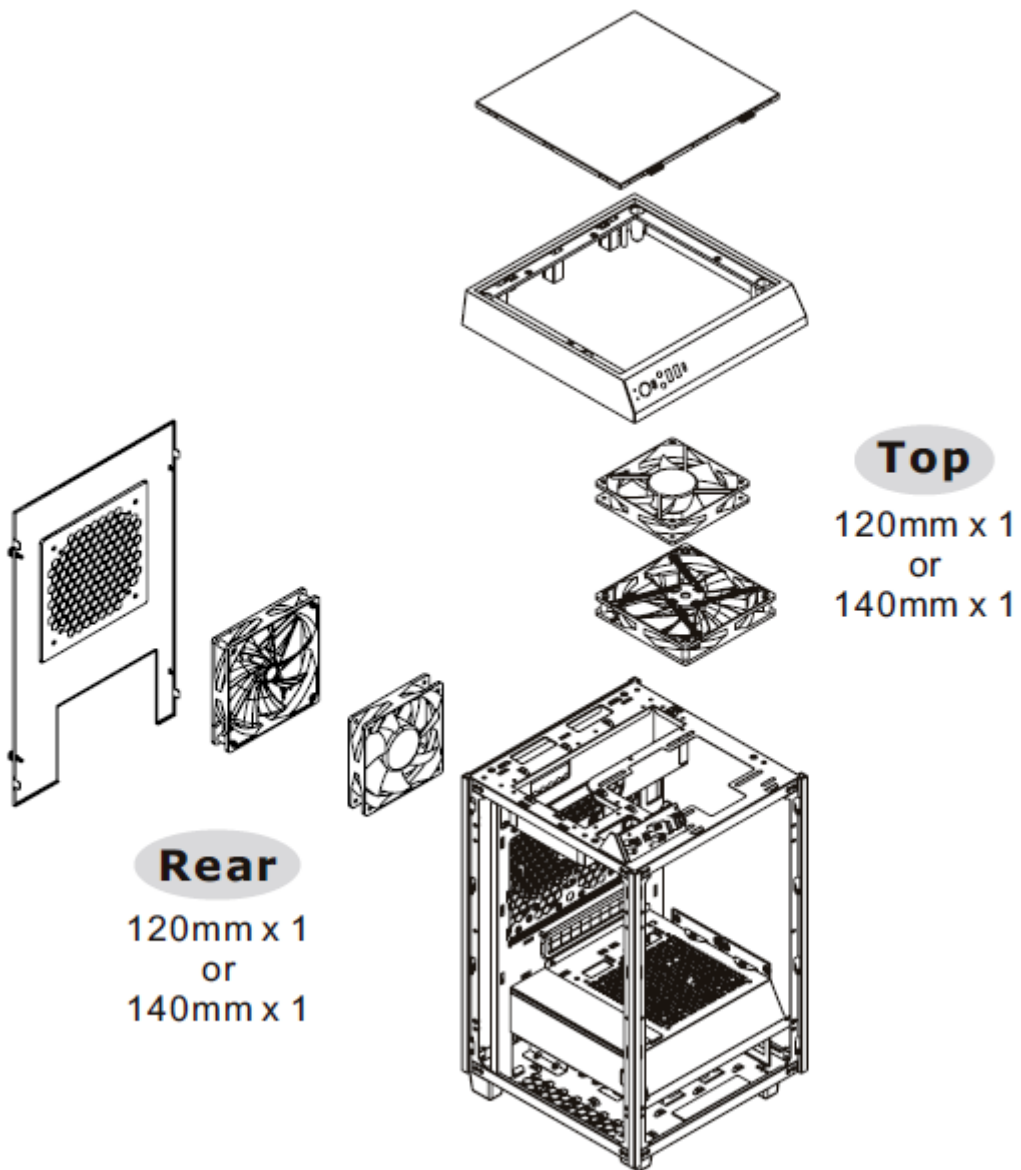

Thermaltake The Tower 100 Mini Tower

• Compatibility List

Fan Compatibility List		
	120 mm	140 mm
Top	●	●
Rear	●	●