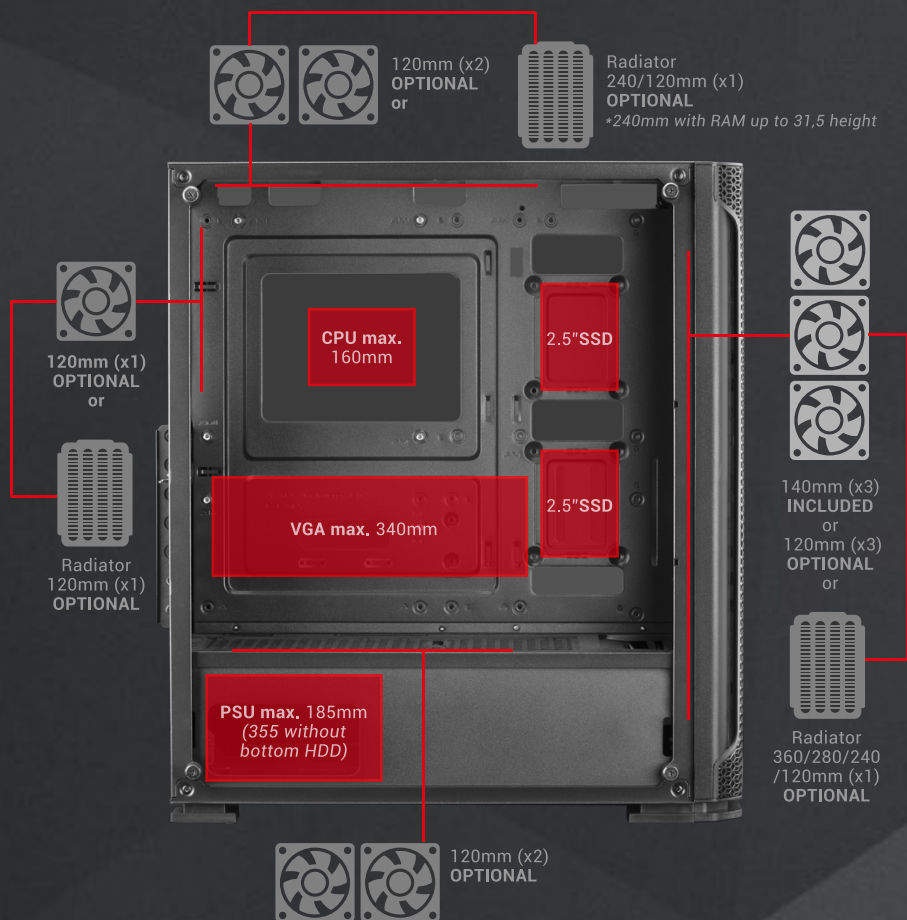

MCEX

GAMING CASE

Gaming case with 3x140mm **RGB Chroma** fans and 13 special modes. Full tempered glass side and special Diamond-mesh design front panel.

Liquid cooling support and vertical PCI Dual bracket for **graphic card vertical installing**. Optimized features with **removable dust filters** and **dual chamber design**.

SPECIFICATIONS

Type	Tower
Design	Full tempered glass side and mesh design front panel
Lighting	RGB Chroma lighting with 13 modes
Models	MCEX (Black) and MCEXW (white)
Motherboards	E-ATX / ATX / MicroATX / Mini-ITX
Fan	Front: 3x140mm (included) or 3x120mm / Top & inside: 2x120mm / Rear: 1x120mm
Liquid cooling	360mm, 280mm, 240mm or 120mm front / 240mm (with RAM up to 31.5mm height) or 120mm top / 120mm rear
Structure	E-ATX optimized with wide space
Drive bays	2 x 3.5" HDD / 4 x 2.5" SSD
Expansion slots	7 + 2 vertical (<i>Cable VGA riser not included</i>)
VGA max.	340mm
CPU	Up to 160mm
I / O Ports	USB 3.0 x1 / USB 2.0 x2 / HD Audio + Mic
Anti-dust filter	2 removable, 1 magnetic top and 1 bottom
Extra	Vertical graphic card support, dual chamber design and cable guiding system
Dimensions	405X454X210mm / 4,560kg

		LOGISTICS	
REFERENCE	MCEX (Black)	UNITS/BOX	1
REFERENCE	MCEXW (White)	PACKAGING	470x530x280mm
EAN	4710562758696		
EAN	4710562758702		