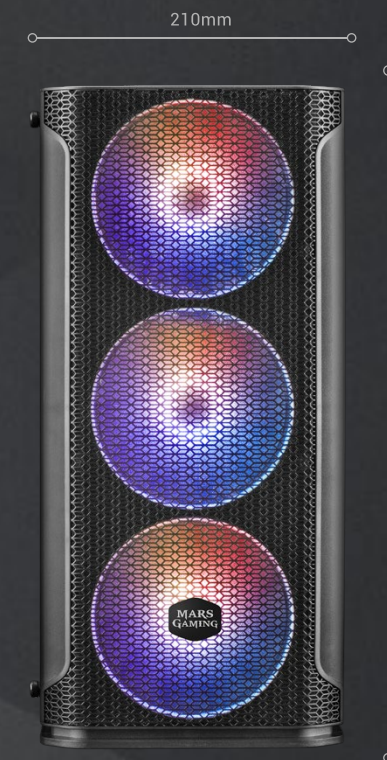

MCEX

GAMING CASE

Gaming case with 3x140mm **RGB Chroma** fans and 13 special modes. Full tempered glass side and special Diamond-mesh design front panel.

Liquid cooling support and vertical PCI Dual bracket for **graphic card vertical installing**. Optimized features with **removable dust filters** and **dual chamber design**.

SPECIFICATIONS

Type	Tower
Design	Full tempered glass side and mesh design front panel
Lighting	RGB Chroma lighting with 13 modes
Models	MCEX (Black) and MCEXW (white)
Motherboards	E-ATX / ATX / MicroATX / Mini-ITX
Fan	Front: 3x140mm (included) or 3x120mm / Top & inside: 2x120mm / Rear: 1x120mm
Liquid cooling	360mm, 280mm, 240mm or 120mm front / 240mm (with RAM up to 31.5mm height) or 120mm top / 120mm rear
Structure	E-ATX optimized with wide space
Drive bays	2 x 3.5" HDD / 4 x 2.5" SSD
Expansion slots	7 + 2 vertical (<i>Cable VGA riser not included</i>)
VGA max.	340mm
CPU	Up to 160mm
I / O Ports	USB 3.0 x1 / USB 2.0 x2 / HD Audio + Mic
Anti-dust filter	2 removable, 1 magnetic top and 1 bottom
Extra	Vertical graphic card support, dual chamber design and cable guiding system
Dimensions	405X454X210mm / 4,560kg