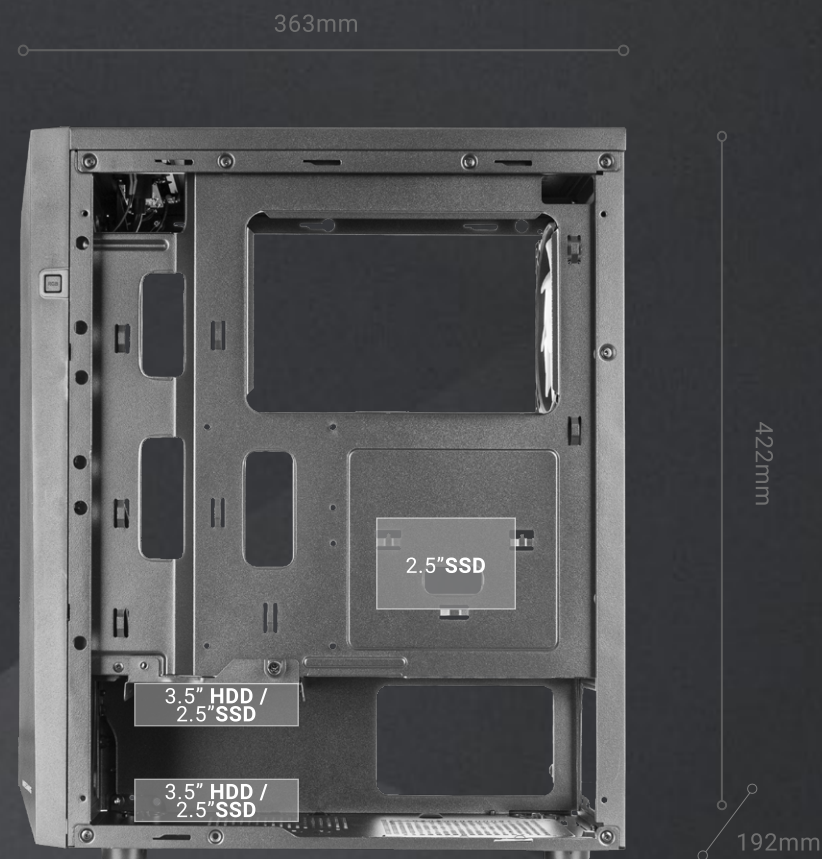

MCX7

GAMING CASE

ATX gaming midtower with **12 ARGB lighting modes**, 120mm fan included and **full side window**.

240mm Liquid cooling support and **support up to 6 fan**. Dual camera design and cable guiding system.

SPECIFICATIONS

Type	Midtower
Design	Full side glass window
Lighting	12 Modos ARGB
Motherboards	ATX / MicroATX / Mini-ITX
Fan	Front: 3x 120mm / Top: 2x 120mm / Rear: 1x 120mm (included)
Liquid cooling	Front: 240mm - 120mm with radiators up to 275mm length
Drive bays	2x 3.5" HDD / 3x 2.5" SSD
Expansion slots	7
VGA max length	317mm
VGA max width	154mm
CPU	158mm
I/O Ports	USB3.0 x1 / USB2.0 x2 / HD Audio + Mic
Extra	Cable guiding system and dual chamber design
Dimensions	422x192x363mm / 2.72Kg

* Radiators up to 275mm in length

REFERENCE	M CX7 (black)	REFERENCE	M CX7W (white)	UNITS/BOX	1	LOGISTICS
EAN	8435693101963	EAN	8435693101970	PACKAGING	460x413x231mm	