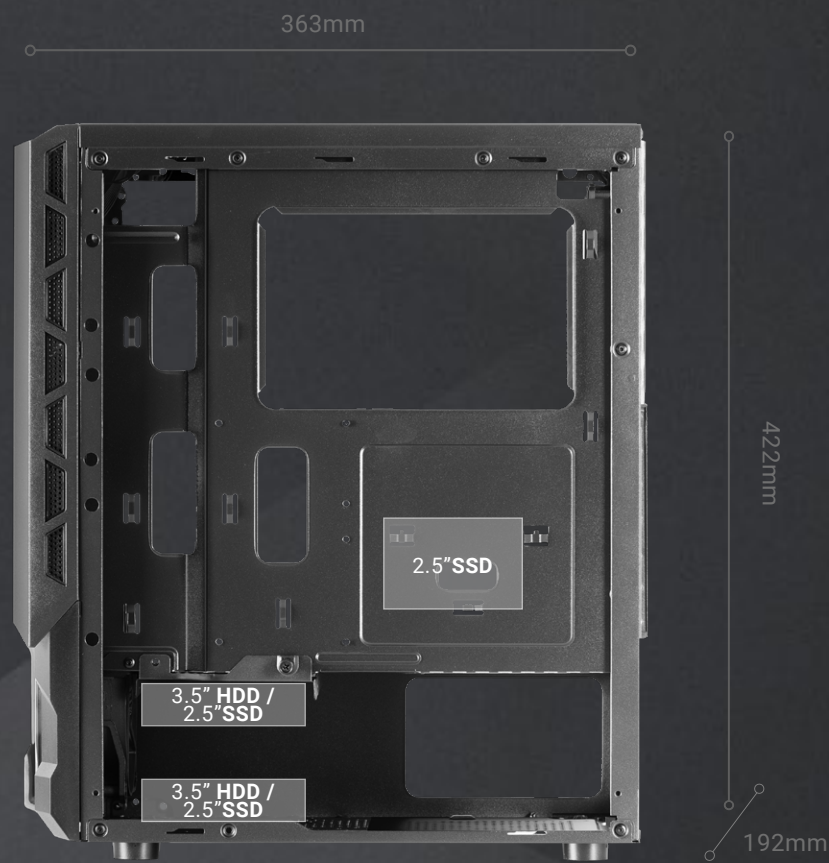

MCX2

GAMING CASE

ATX midtower with 2 FRGB fans included, full side window and steel front panel.

240mm Liquid cooling support and support **up to 6 fan**. Dual chamber design and cable guiding system.

SPECIFICATIONS

Type	Midtower
Design	Full side acrylic window
Lighting	FRGB
Motherboards	ATX / MicroATX / Mini-ITXz
Fan	Front: 3x 120mm (1x included) / Top: 2x 120mm / Rear: 1x 120mm (included)
Liquid cooling	Front: 240mm - 120mm with radiators up to 275mm length
Drive bays	2x 3.5" HDD / 3x 2.5" SSD
Expansion slots	7
VGA max length	317mm
VGA max width	154mm
CPU	158mm
I/O Ports	USB3.0 x1 / USB2.0 x2 / HD Audio + Mic
Extra	Cable guiding system and dual chamber design
Dimensions	422x192x363mm / 3.18Kg

* Radiators up to 275mm in length

REFERENCE	MCX2 (black)	REFERENCE	MCX2W (white)	UNITS/BOX	1	LOGISTICS
EAN	8435693101949	EAN	8435693101956	PACKAGING	460x413x231mm	