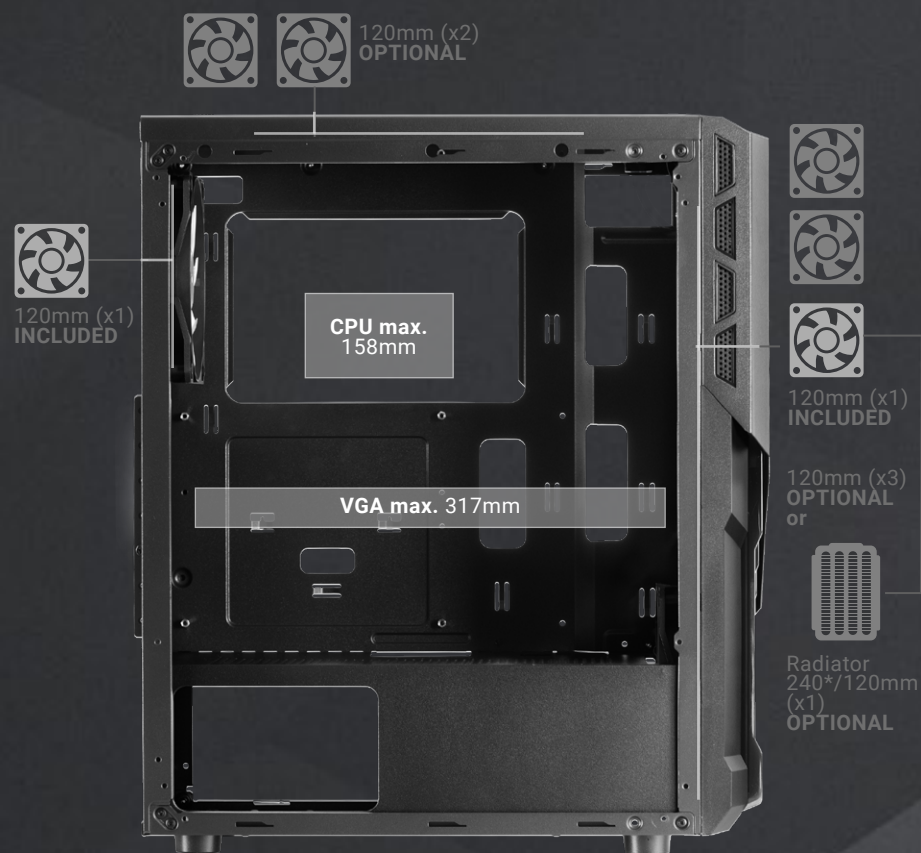

MCX2

GAMING CASE

ATX midtower with 2 FRGB fans included, full side window and steel front panel.

240mm Liquid cooling support and support **up to 6 fan**. Dual chamber design and cable guiding system.

SPECIFICATIONS

Type	Midtower
Design	Full side acrylic window
Lighting	FRGB
Motherboards	ATX / MicroATX / Mini-ITXz
Fan	Front: 3x 120mm (1x included) / Top: 2x 120mm / Rear: 1x 120mm (included)
Liquid cooling	Front: 240mm - 120mm with radiators up to 275mm length
Drive bays	2x 3.5" HDD / 3x 2.5" SSD
Expansion slots	7
VGA max length	317mm
VGA max width	154mm
CPU	158mm
I/O Ports	USB3.0 x1 / USB2.0 x2 / HD Audio + Mic
Extra	Cable guiding system and dual chamber design
Dimensions	422x192x363mm / 3.18Kg

* Radiators up to 275mm in length

REFERENCE	MCX2 (black)	REFERENCE	MCX2W (white)	UNITS/BOX	1	LOGISTICS
EAN	8435693101949	EAN	8435693101956	PACKAGING	460x413x231mm	