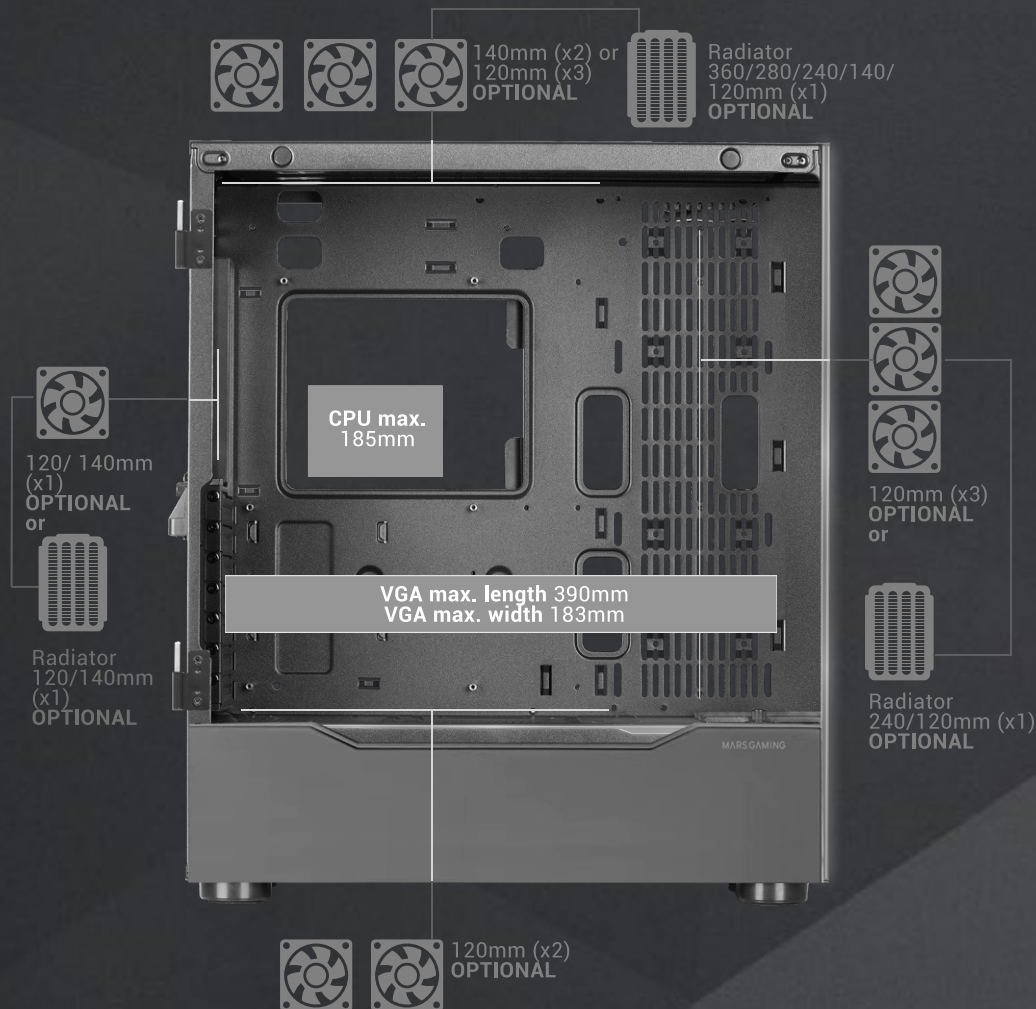

MC-ULT

GAMING CASE

Gaming XXL E-ATX tower with expanded capacity and dual tempered glass continuous window with hinge design.

Dual-chamber structure and internal cable management system. Full support for liquid cooling and capacity for up to 9 fans.

SPECIFICATIONS

Type	Tower
Design	Full side and front continuous tempered glass window
Motherboards	E-ATX / ATX / MicroATX / Mini-ITX
Fan	Top: 3x 120mm o 2x 140mm / Inside: 3x 120mm / Bottom: 2x 120mm/ Rear: 1x 120mm o 140mm
Liquid cooling	Top: 360, 280, 240, 140, 120mm / Inside: 240, 120mm / Rear: 140, 120mm
Drive bays	5x 2.5" SSD / 2 x 3.5" HDD
Expansion slots	7 + 3 vertical
VGA max length	390mm
VGA max width	183mm
CPU max.	185mm
I/O Ports	USB3.0 x1 / USB2.0 x2 / HD Audio + Mic
Extra	Dual chamber structure, hinged side opening panel and cable guiding system
Dimensions	494x241x429mm / 7,75Kg