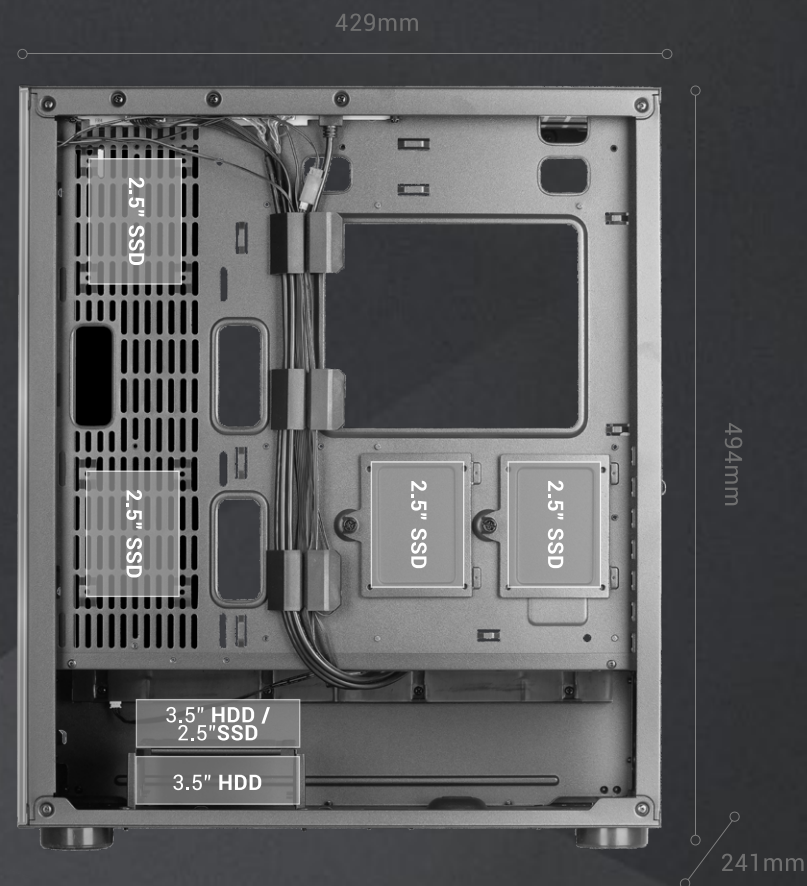

MC-ULT

GAMING CASE

Gaming XXL E-ATX tower with expanded capacity and dual tempered glass continuous window with hinge design.

Dual-chamber structure and internal cable management system. Full support for liquid cooling and capacity for up to 9 fans.

SPECIFICATIONS

Type	Tower
Design	Full side and front continuous tempered glass window
Motherboards	E-ATX / ATX / MicroATX / Mini-ITX
Fan	Top: 3x 120mm o 2x 140mm / Inside: 3x 120mm / Bottom: 2x 120mm/ Rear: 1x 120mm o 140mm
Liquid cooling	Top: 360, 280, 240, 140, 120mm / Inside: 240, 120mm / Rear: 140, 120mm
Drive bays	5x 2.5" SSD / 2 x 3.5" HDD
Expansion slots	7 + 3 vertical
VGA max length	390mm
VGA max width	183mm
CPU max.	185mm
I/O Ports	USB3.0 x1 / USB2.0 x2 / HD Audio + Mic
Extra	Dual chamber structure, hinged side opening panel and cable guiding system
Dimensions	494x241x429mm / 7,75Kg