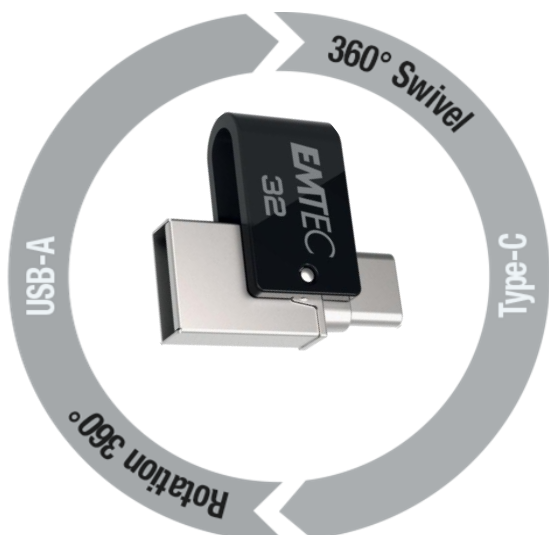

MOBILE & GO

DUAL USB-A | USB-C

On-The-Go swivel metal drive to store and share your documents with any mobile or computer

- USB 3.2 Swivel
- Best competitive value
- Keychain or lanyard hole
- Available in 32 and 64GB

New clean blister packaging.
The product is elegantly highlighted to attract the customer's attention at the point of sale.

Product specifications

| | |
|-------------------|---|
| Read speed | Up to 180 MB/s* |
| Write speed | Up to 15 MB/s* |
| Compatibility | Universal compatibility USB 2.0 and USB 3.0 / 3.1 / 3.2 |
| Operating systems | Windows 10, 8, 7, Vista, XP, Me, 2000 / Mac OS X / Linux 2.6x |
| Capacities | 32, 64GB |
| Pack size | 96 x 135mm |

Logistic

| Reference | Description | EAN Unit | EAN Carton 5 pcs | EAN Carton 160 pcs |
|---------------|---------------------------------------|-------------------|-------------------|--------------------|
| ECMMD32GT263C | Emtec Dual USB3.2 to Type-C T260 32GB | 3 126 170 173 577 | 3 126 170 173 584 | 3 126 170 173 591 |
| ECMMD64GT263C | Emtec Dual USB3.2 to Type-C T260 64GB | 3 126 170 173 607 | 3 126 170 173 614 | 3 126 170 173 621 |