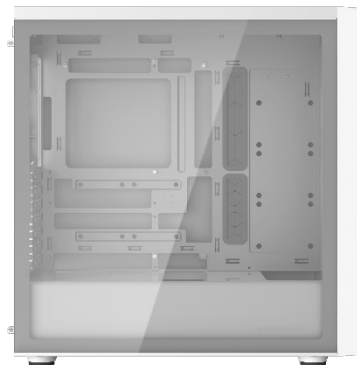

La MasterBox 600 peut réceptionner un radiateur de 420 mm et un GPU de 410 mm, avec prise en charge de la carte mère à connecteur arrière, qui est la nouvelle norme pour les boîtiers ATX modernes.

MasterBox 600

Support back-connected motherboard to frees up space in the front of the case and providing improved cable management space up to 33~35mm behind MB tray.

FineMesh Performance Front Panel

Large mesh intakes offer unrestricted airflow and stellar thermals for demanding systems.

Optimized airflow

3x 140mm Sickleflow fans, and a CF120 fan provide exceptional cooling power and eye-catching aesthetics.

Versatile Cooling Options

Support for up to seven 120mm fans and 360mm radiators on the top and 420mm on front panel that can effectively cool down even the most powerful CPUs.

Removable HDD cage

The HDD cage is completely removable for improved access during assembly and system upgrades.

Room For Upgrades

Support for up to a 410mm graphics card, a 170mm CPU cooler, and multiple fans/radiators locations provides room for upgrades to stay ahead of the game.