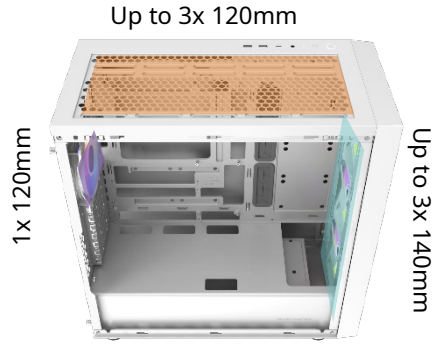

Versatile Cooling Options

Support for up to seven 120mm fans and 360mm radiators on the top and 420mm on front panel that can effectively cool down even the most powerful CPUs.

Removable HDD cage

Supports up to 2x3.5" HDD storage and 6x 2.5" SSD, the HDD cage is completely removable for improved access during assembly and system upgrades.

Support back-connected motherboard to frees up space in the front of the case and providing improved cable management space up to 33~35mm behind MB tray.

FineMesh Performance Front Panel

Large mesh intakes offer unrestricted airflow and stellar thermals for demanding systems.

Optimized airflow

3x 140mm Sickleflow fans, and a CF120 fan provide exceptional cooling power and eye-catching aesthetics.

Versatile Cooling Options

Support for up to seven 120mm fans and 360mm radiators on the top and 420mm on front panel that can effectively cool down even the most powerful CPUs.

Removable HDD cage

The HDD cage is completely removable for improved access during assembly and system upgrades.

Room For Upgrades

Support for up to a 410mm graphics card, a 170mm CPU cooler, and multiple fans/radiators locations provides room for upgrades to stay ahead of the game.