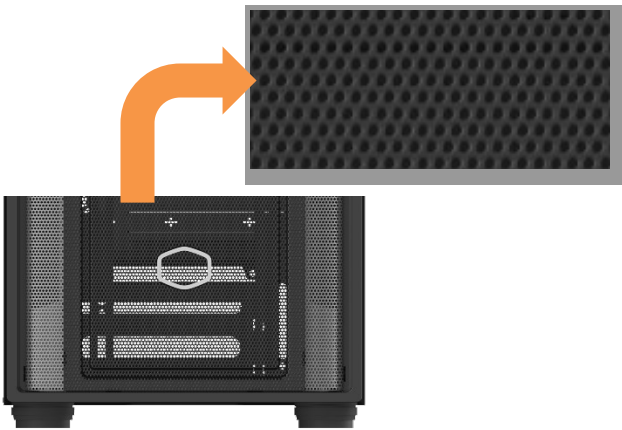

FineMesh Performance Front Panel

Large mesh intakes offer unrestricted airflow and stellar thermals for demanding systems.

Optimized airflow

3x 140mm Sickleflow fans, and a CF120 fan provide exceptional cooling power and eye-catching aesthetics.

Versatile Cooling Options

Support for up to seven 120mm fans and 360mm radiators on the top and 420mm on front panel that can effectively cool down even the most powerful CPUs.

Removable HDD cage

Supports up to 2x3.5" HDD storage and 6x 2.5" SSD, the HDD cage is completely removable for improved access during assembly and system upgrades.

Room For Upgrades

Support for up to a 410mm graphics card, a 170mm CPU cooler, and multiple fans/radiators locations provides room for upgrades to stay ahead of the game.

FEATURE HIGHLIGHTS

Back-connected motherboard support

Support back-connected motherboard to frees up space in the front of the case and providing improved cable management space up to 33~35mm behind MB tray.

FineMesh Performance Front Panel

Large mesh intakes offer unrestricted airflow and stellar thermals for demanding systems.