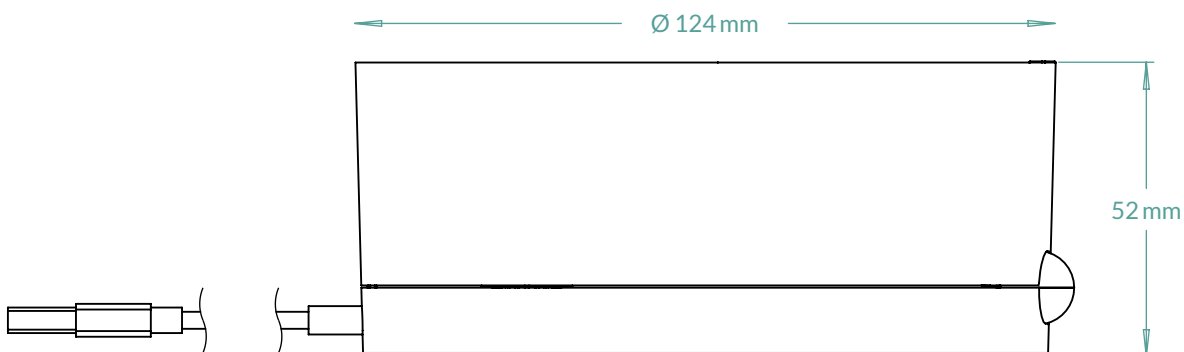

General Specifications

Blade Diameter	112 mm
Fan Speed	600–2800 rpm, Stepless Control
Tilt	0–90°
Power	4.5 W (0.9A 5 V DC)
Cable Length	1.2 m
Connector	USB-A
Dimensions	Open: 159 x 124 x 132.5 mm Closed: 128 x 124 x 52 mm
Weight	380 g

Shipping Information Summair Black

Box Dimension	136 (L) x 147 (W) x 56 (H) mm
Gross Weight	470 g
SKU	AEBRZ00023A
EAN	4895213703635
UPC	840033401449

Shipping Information Summair White

Box Dimension	136 (L) x 147 (W) x 56 (H) mm
Gross Weight	470 g
SKU	AEBRZ00025A
EAN	4895213703642
UPC	840033401456