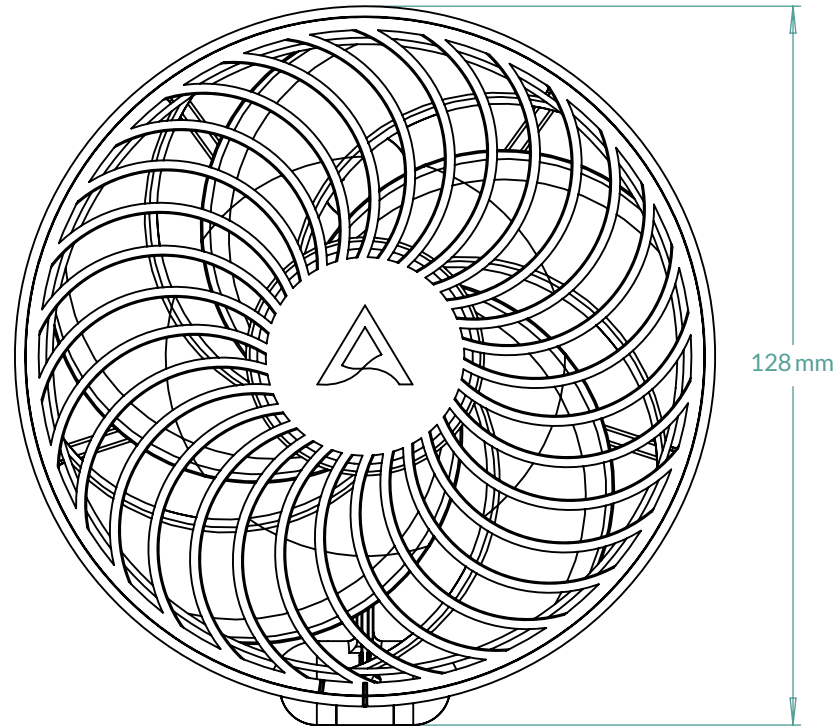

General Specifications

Blade Diameter	112 mm
Fan Speed	600–2800 rpm, Stepless Control
Tilt	0–90°
Power	4.5 W (0.9A 5 V DC)
Cable Length	1.2 m
Connector	USB-A
Dimensions	Open: 159 x 124 x 132.5 mm Closed: 128 x 124 x 52 mm
Weight	380 g

Shipping Information Summair Black

Box Dimension	136 (L) x 147 (W) x 56 (H) mm
Gross Weight	470 g
SKU	AEBRZ00023A
EAN	4895213703635
UPC	840033401449

Shipping Information Summair White

Box Dimension	136 (L) x 147 (W) x 56 (H) mm
Gross Weight	470 g
SKU	AEBRZ00025A
EAN	4895213703642
UPC	840033401456