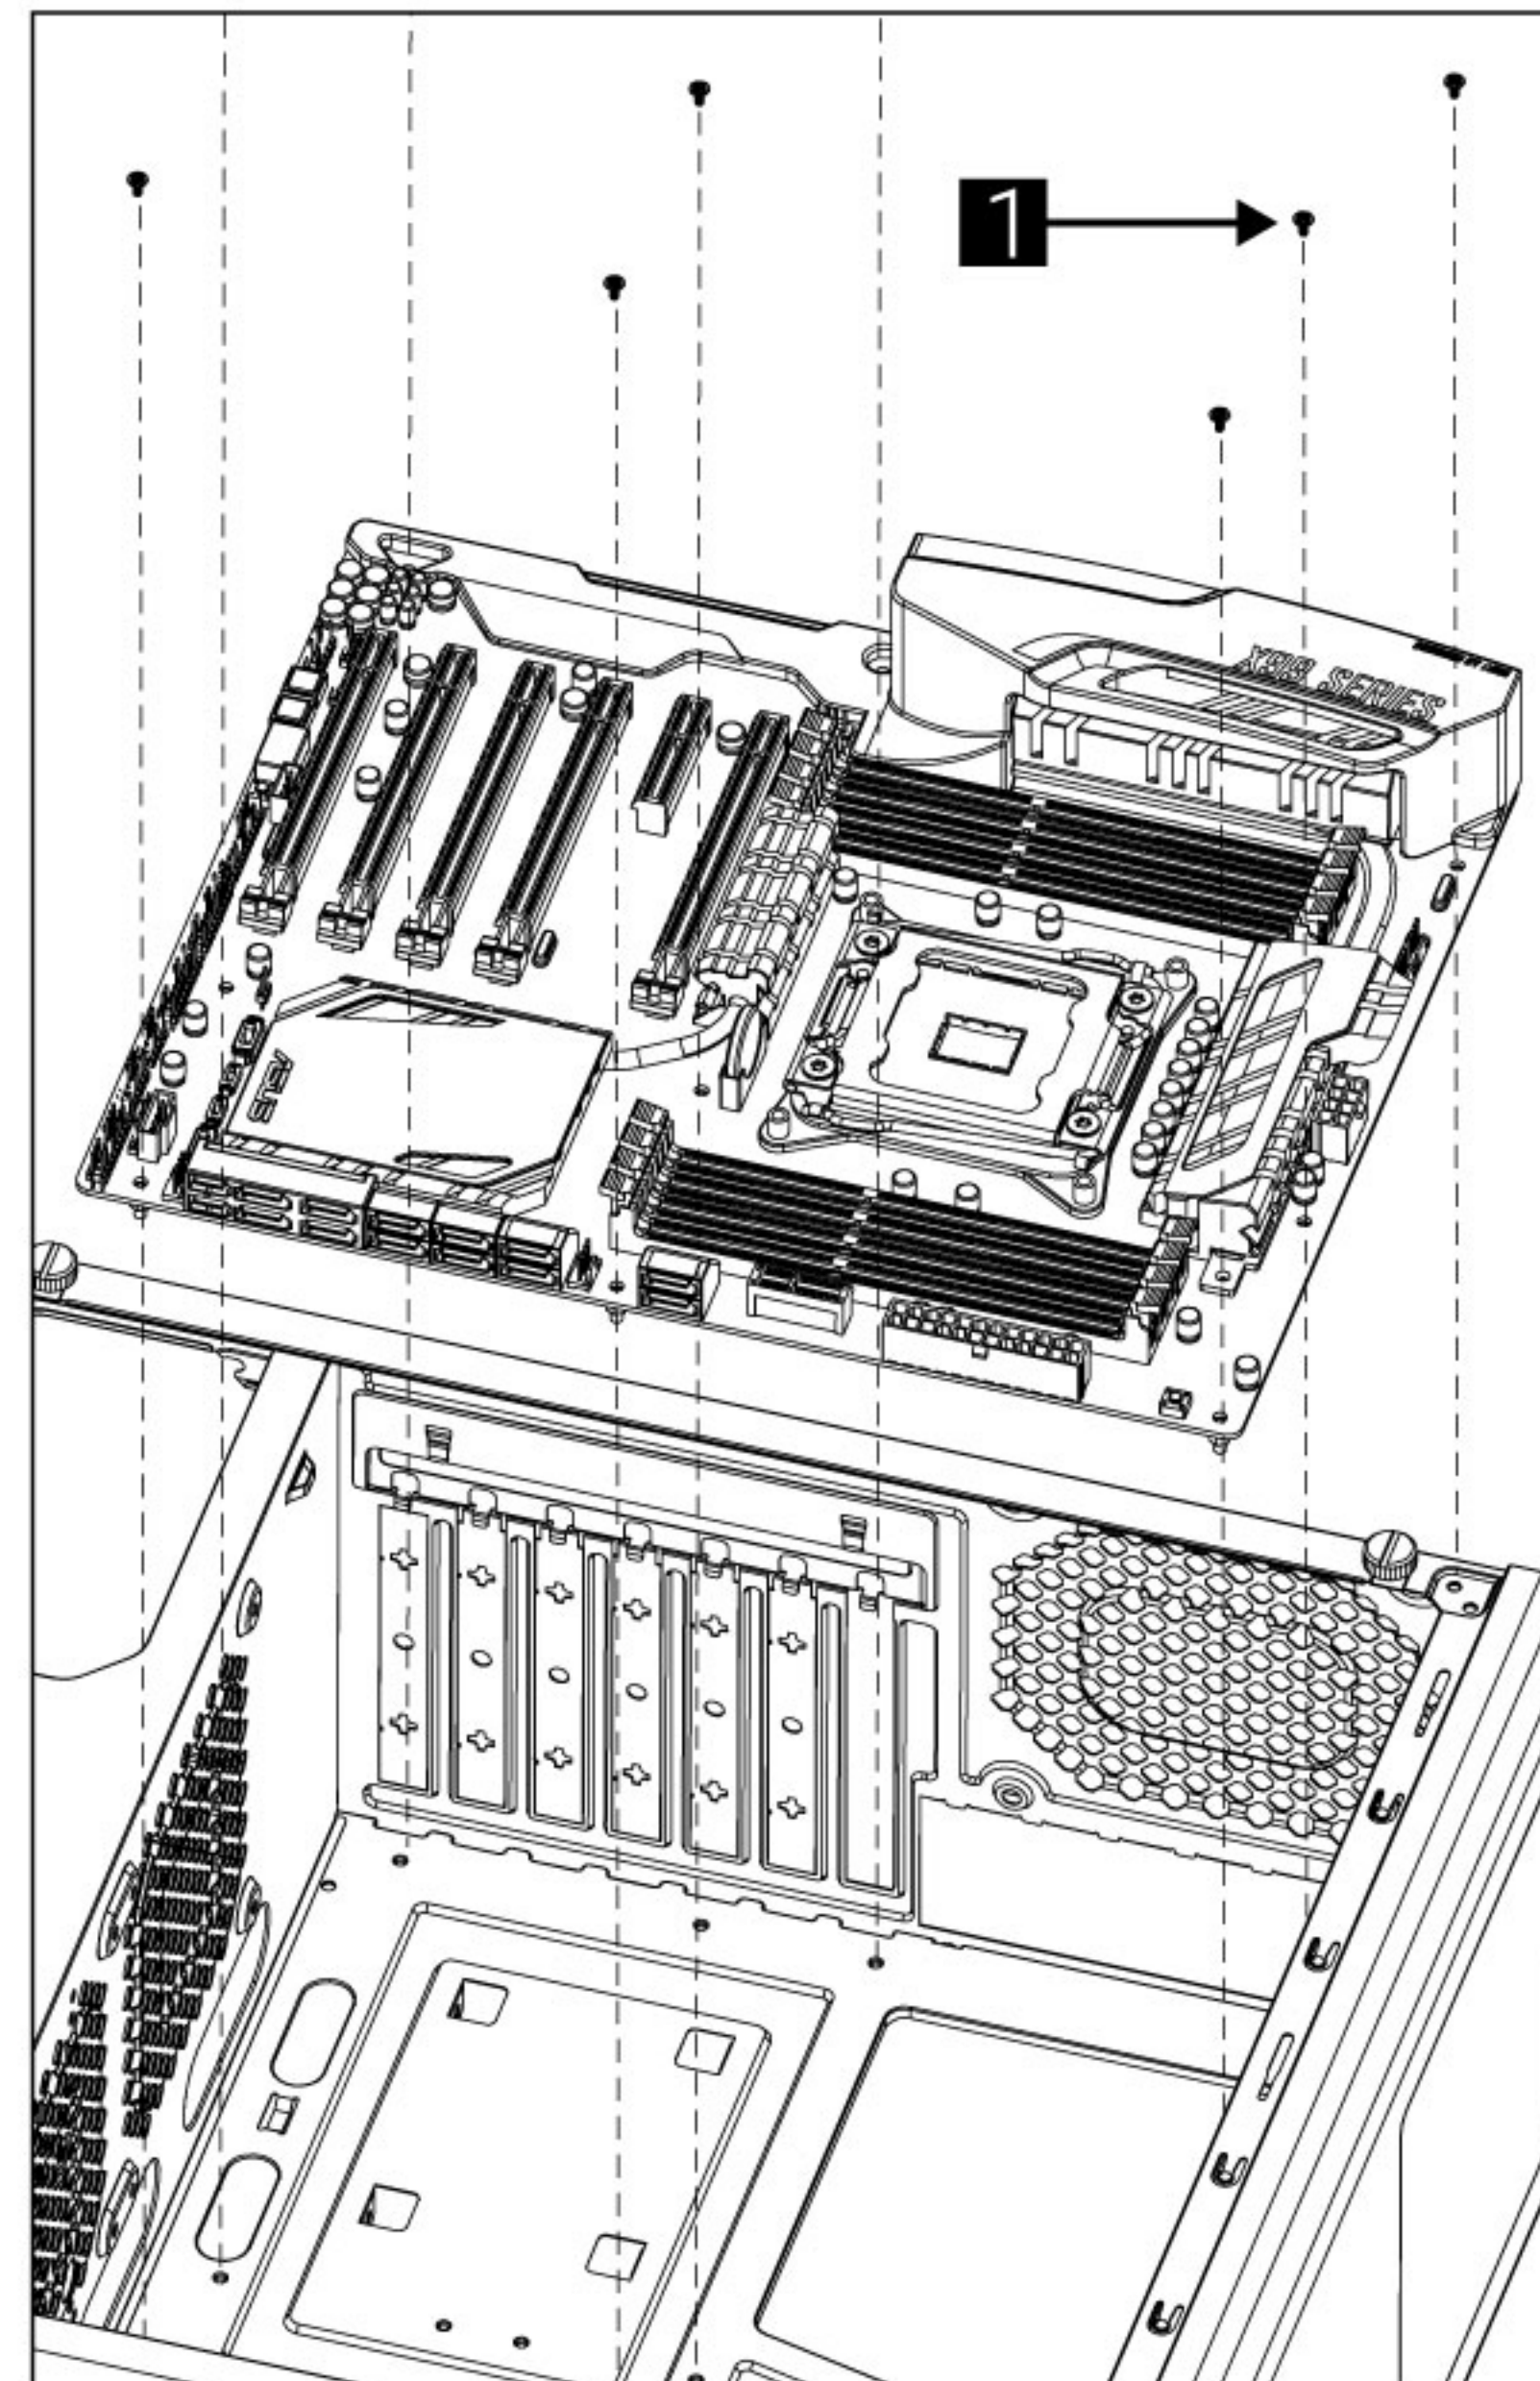

How to install Guide

(1) Install Motherboard

- **English**
  Install Motherboard
- **Español**
  Instalación de Placa madre
- **Deutsche**
  Motherboard installieren
- **Français**
  Installer carte mère
- **Italiano**
  Installazione della scheda madre
- **Polski**
  Instalacja płyty głównej
- **Русский**
  Установите материнскую плату
- **Português**
  Instalar a placa principal
- **繁中/简中**
  安装主板 / 安装主机板
- **日本語**
  マザーボードを取り付けます
- **Қазақ тілі**
  Аналық тақтаны орнатыңыз
- **Türkçe**
  Anakart yükleyin