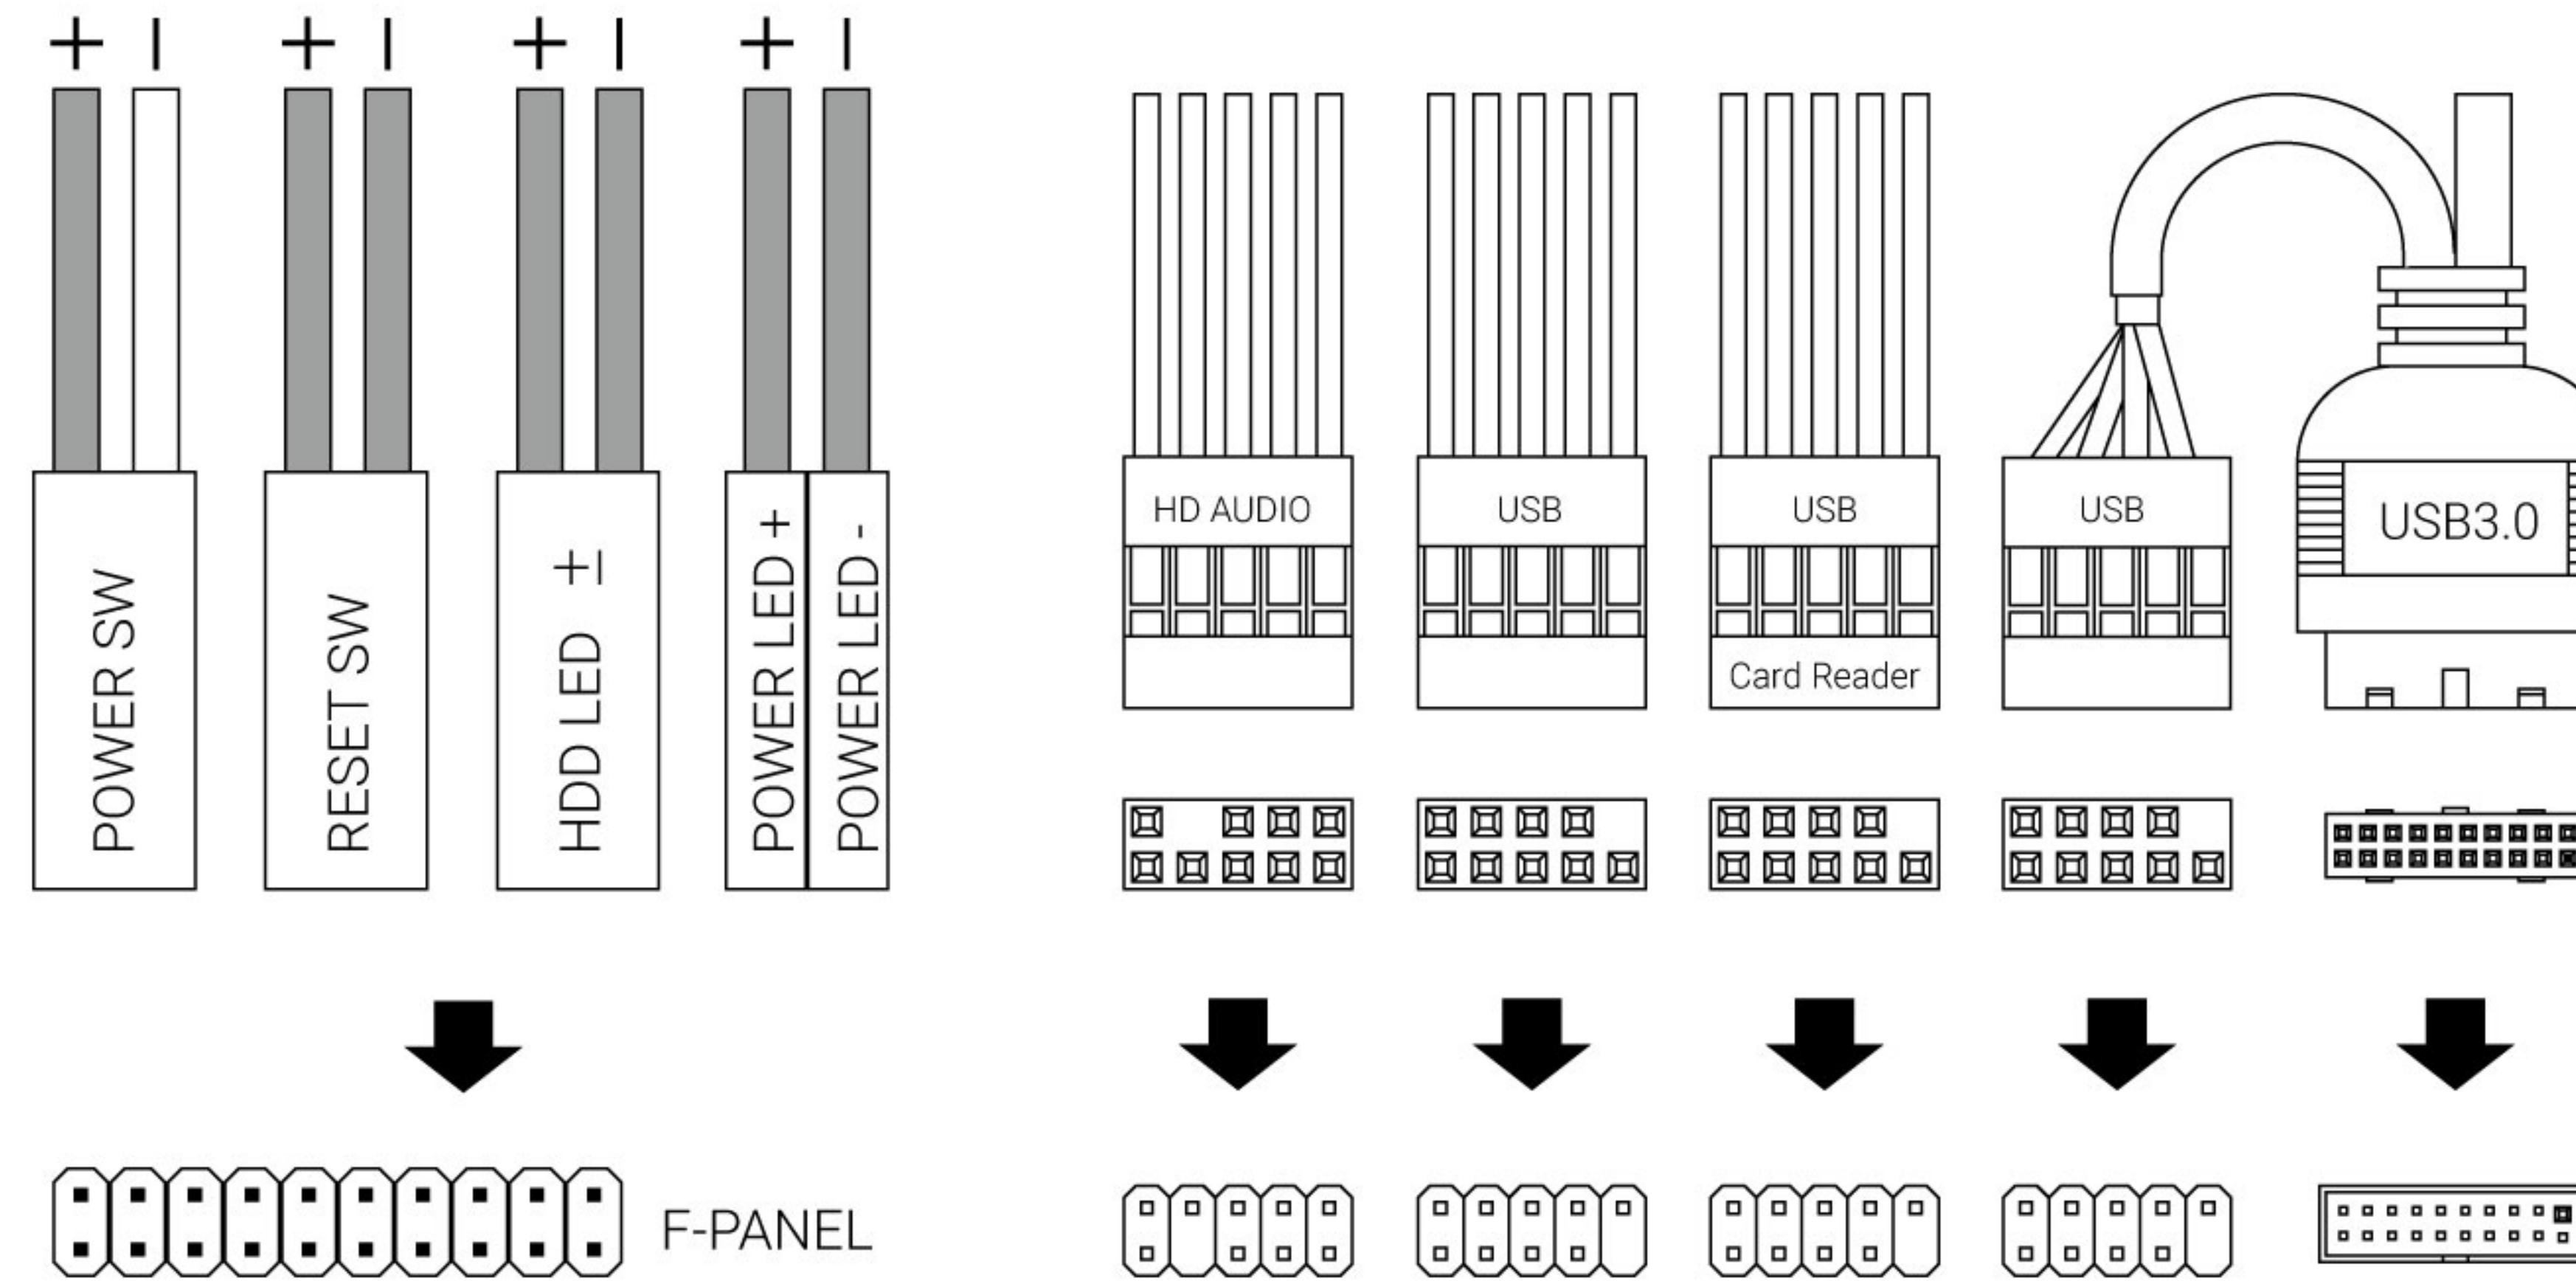

Front Panel Connector

(Please refer to the motherboard's manual for further instructions).

Note : Specifications may vary depending on your region.
Contact your local retailer for more information.

- 1**  | SSD Screw
MB Screw
 - 2**  | PSU Screw
PCI Screw
HDD Screw
 - 3**  | Fan Screw
 - 4**  | MB Standoff
-  Cable tie