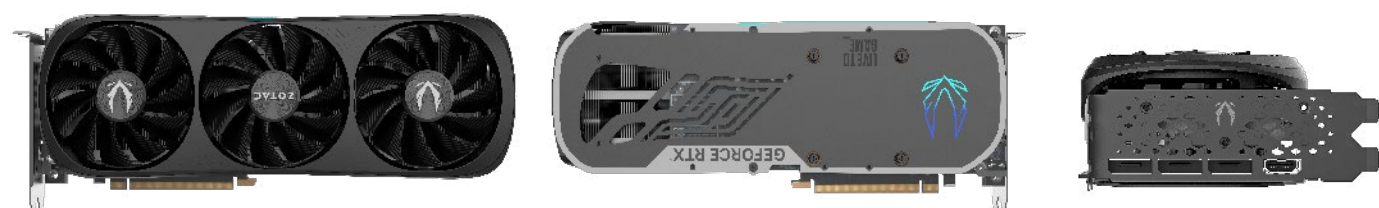

# GEFORCE RTX 4080 16GB TRINITY BLACK EDITION

SKU: ZT-D40810P-10P | EAN: 4895173626609 | UPC: 810012083591

Leveraging an all-new aerodynamic inspired design, the ZOTAC GAMING GeForce RTX 4080 16GB Trinity utilizes the world's most advanced gaming GPU powered by the NVIDIA Ada Lovelace architecture. Using cutting-edge cooling technologies derived from the flagship model, the Trinity packs the punch to offer gamers the needed blistering FPS in the latest titles.

TRINITY

BLACK  
EDITION

## KEY FEATURES

- NVIDIA Ada Lovelace Streaming Multiprocessors: Up to 2x performance and power efficiency
- 4th Generation Tensor Cores: Up to 2X AI performance
- 3rd Generation RT Cores: Up to 2X ray tracing performance
- NVIDIA DLSS
- Game Ready and NVIDIA Studio Drivers
- NVIDIA® GeForce Experience™
- NVIDIA Broadcast, NVIDIA G-SYNC®
- NVIDIA GPU Boost™
- 16GB GDDR6X Graphics Memory
- IceStorm 2.0 Advanced Cooling
- FREEZE Fan Stop, Active Fan Control
- SPECTRA RGB Lighting
- Metal Backplate
- ZOTAC GAMING FireStorm Utility

### INSIDE THE BOX

- ZOTAC GAMING GeForce RTX 4080 16GB Trinity Black Edition
- GPU Support Stand
- 3x 8-pin-to-12VHPWR cable
- User Manual