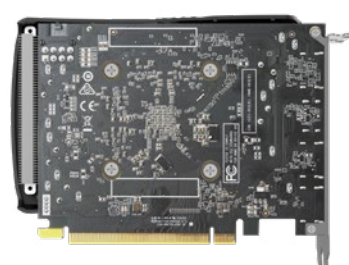

GEFORCE RTX 4060 8GB SOLO

SKU: ZT-D40600G-10L | EAN: 4895173627163 | UPC: 810012084000

The ZOTAC GAMING GeForce RTX 4060 8GB SOLO is an ultra-compact graphics card, featuring the NVIDIA Ada Lovelace architecture. Although it is the smallest ZOTAC GAMING 40-series card to-date, it has all the advantages of a 40-series graphics card, including DLSS 3 and 3rd generation ray-tracing, making it an excellent choice for those who want to build a compact gaming PC capable of smooth framerate and performance at 1080P.

SOLO

KEY FEATURES

- NVIDIA Ada Lovelace streaming multiprocessors:
Up to 2x performance and power efficiency
- 4th generation tensor cores:
Up to 4X performance with DLSS 3 vs. brute-force rendering
- 3rd generation RT cores:
Up to 2X ray tracing performance
- NVIDIA DLSS 3
- Game Ready and NVIDIA Studio Drivers
- NVIDIA® GeForce Experience™
- NVIDIA Broadcast, NVIDIA G-SYNC®
- NVIDIA GPU Boost™
- 8GB GDDR6 graphics memory
- ZOTAC GAMING FireStorm Utility

TECHNICAL SPECIFICATIONS

SPECIFICATIONS

- NVIDIA GeForce RTX 4060 GPU
- 3072 CUDA Cores
- 8GB GDDR6 memory
- 128-bit memory bus
- Engine boost clock: 2460 MHz
- Memory clock: 17.0 Gbps
- PCI Express 4.0 x8

CONNECTIONS

- 3 x DisplayPort 1.4a
(up to 7680x4320@60Hz)
- 1 x HDMI® Connector
(Supports 4K 120Hz HDR, 8K 60Hz HDR, and Variable Refresh Rate as specified in the HDMI 2.1a Specification)
- HDCP 2.3 support
- Up to 4 displays simultaneously