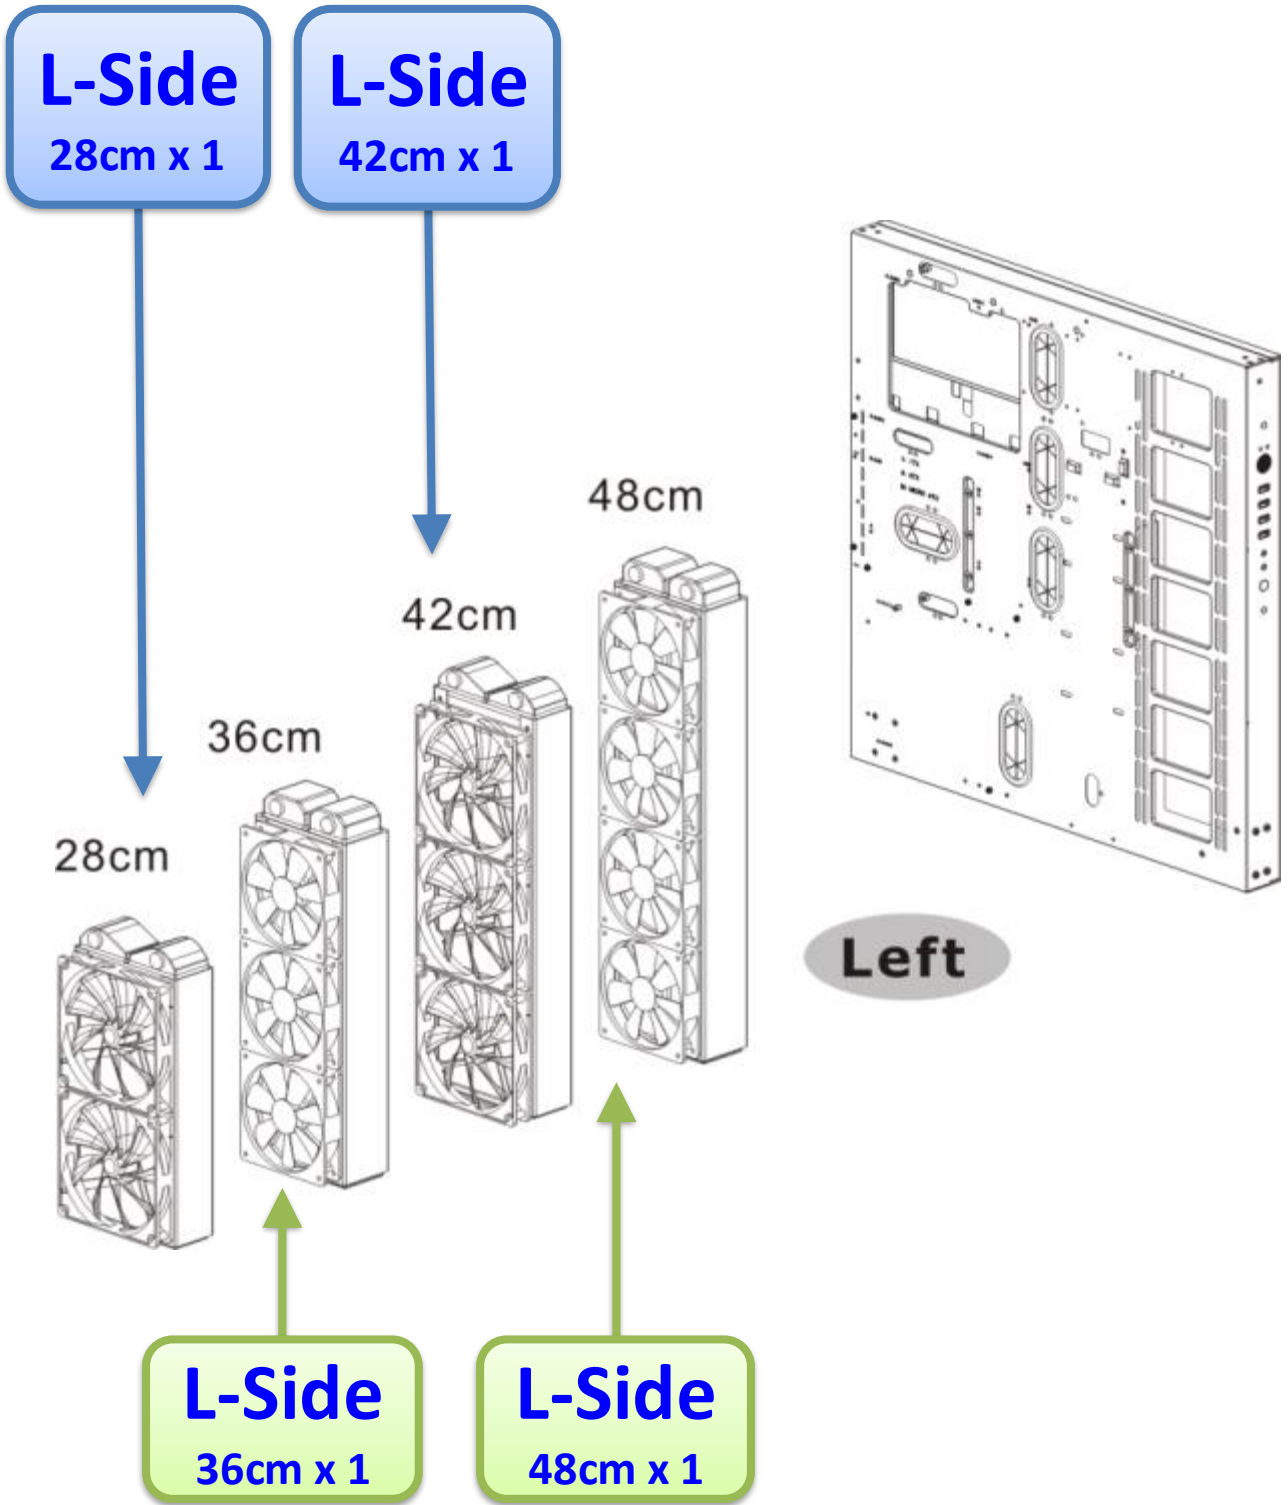

Thermaltake Core P5 Edition Mid Tower

• The Cooling System – DIY Liquid Cooling (Optional)