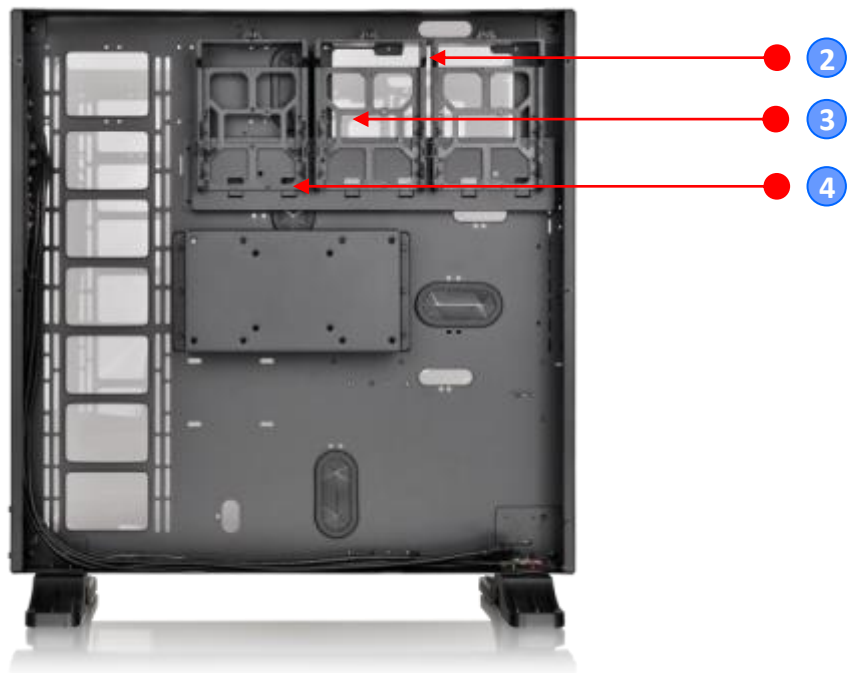

## 3-Way Installation Style

Wall-Mount placement

Vertical placement

Horizontal placement

# Thermaltake Core P5 TG Mid Tower

- **Structure (External)**

Front control I/O panel

Side magnetic fan filter

## • Structure (Internal)

4 x 3.5" or 2.5" device