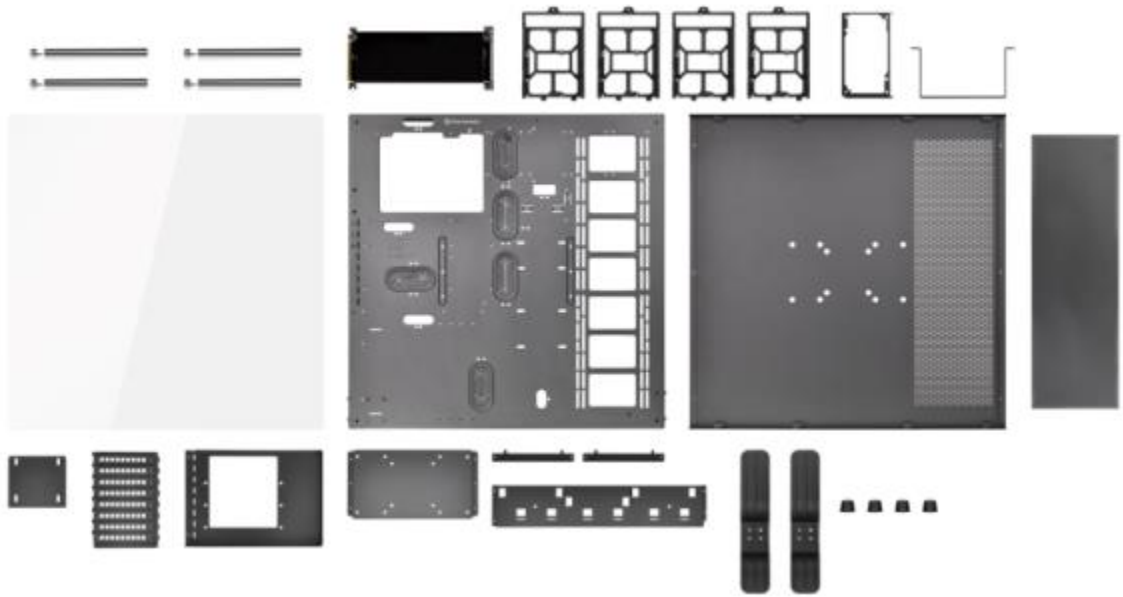

Thermaltake Core P5 TG Mid Tower

• Unique Design