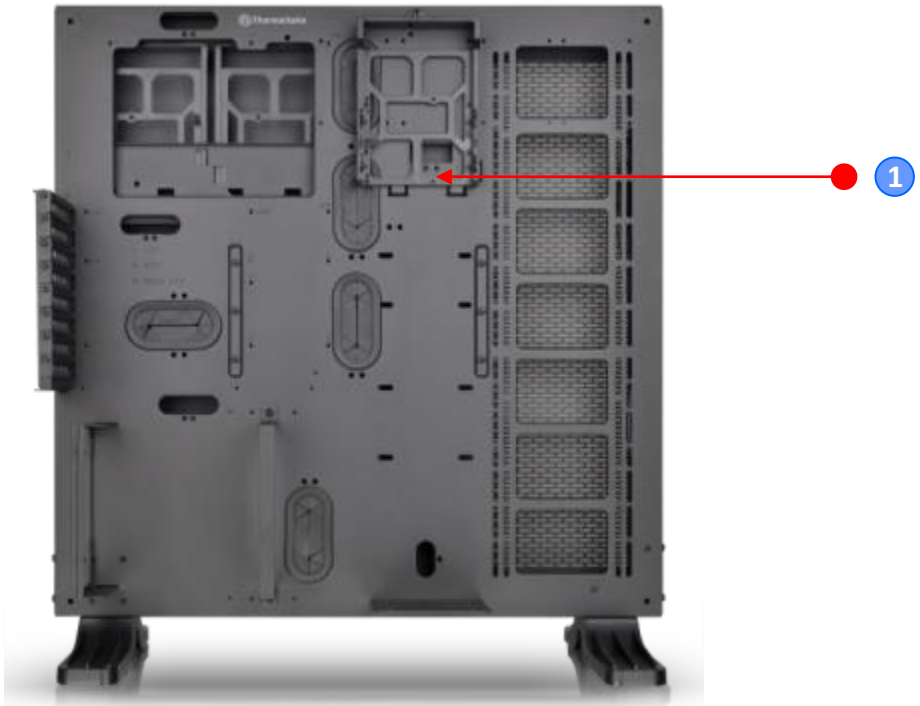

## 3-Way Installation Style

Wall-Mount placement

Vertical placement

Horizontal placement

# Thermaltake Core P5 TG Mid Tower

- **Structure (External)**

Front control I/O panel

Side magnetic fan filter

## • Structure (Internal)

4 x 3.5" or 2.5" device