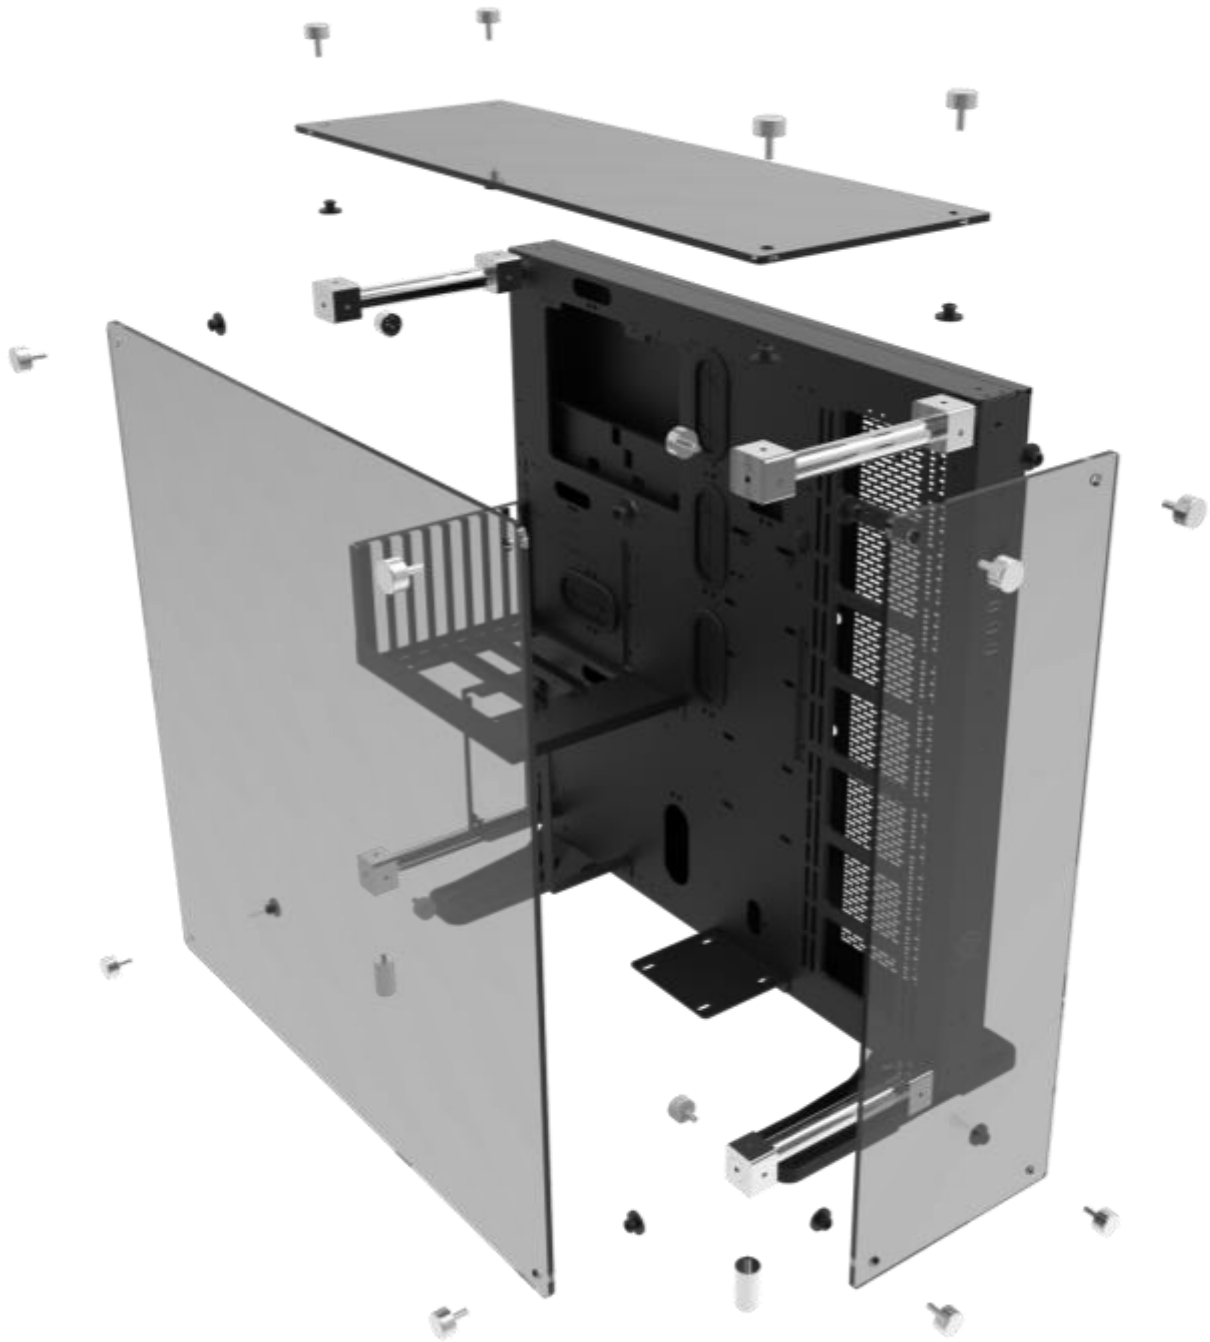

Thermaltake Core P5 TG Snow Edition Mid Tower

• Unique Design