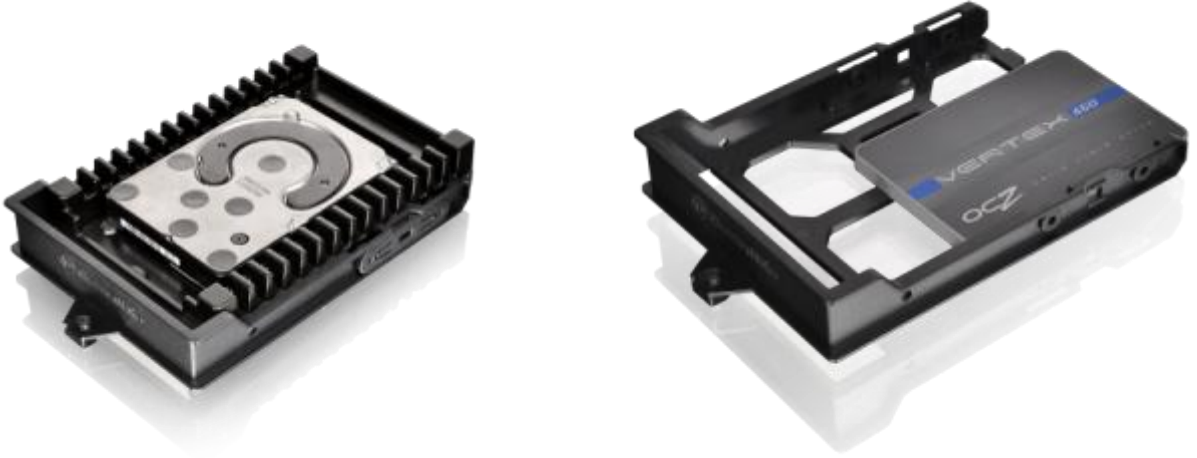

Thermaltake Core P5 TG Mid Tower

- **Structure (Internal)**

3.5" or 2.5" HDD drive compatible