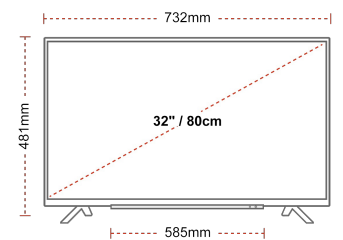

HDMI 1

HDMI 2

HDMI 3

Headphone

Composite Video In

USB 1

USB 2

Vesa: 75mm x 75mm

## DISPLAY

Screen Size (inch / cm)	32" / 80cm
Panel Type	Direct Back Light (DLED)
Resolution	HD Ready (1366 x 768)
Brightness	250