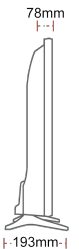

HDMI 1

HDMI 2

HDMI 3

Headphone

Composite Video In

USB 1

USB 2

Vesa: 75mm x 75mm

## DISPLAY

Screen Size (inch / cm)	32" / 80cm
Panel Type	Direct Back Light (DLED)
Resolution	HD Ready (1366 x 768)
Brightness	250