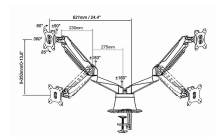

MA-DA2-01

Adjustable desk 2-display mounting arm (tilting), 13"-27", up to 7 kg

- Position your screen perfectly
- Lightweight and tilting design

Features

- Monitor desk mount with double monitor arms
- Arms rotate, extend and retract, tilt to change reading angles, and allow to rotate displays from landscape-to-portrait mode, etc
- Enables easy ergonomic positioning for reduced strain
- Works with almost any LCD monitor (max. 27")
- Durable adjustable gas-springs suitable for monitors of 2.7 kg
- Strong desk clamp for easy and secure fixation on your desk
- VESA compatible (100 x 100 mm and 75 x 75 mm)

Packaging

Q'ty in crtn, pcs	4
Crtn volume, CUM	0.105
Crtn weight, kgs	17.68
Individual package size LxWxH:	415x305x170 mm
Carton size LxWxH:	730x430x335 mm
Country of origin	CN
Barcode	8716309106764
Customs code	8302500000

Specifications

Material: steel (1.35 mm)
Max. load: 7 kg (13"-27")
Table thickness: max. 9 cm

Certificates