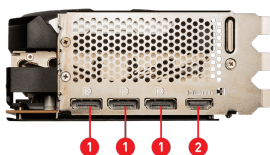

CONNECTIONS