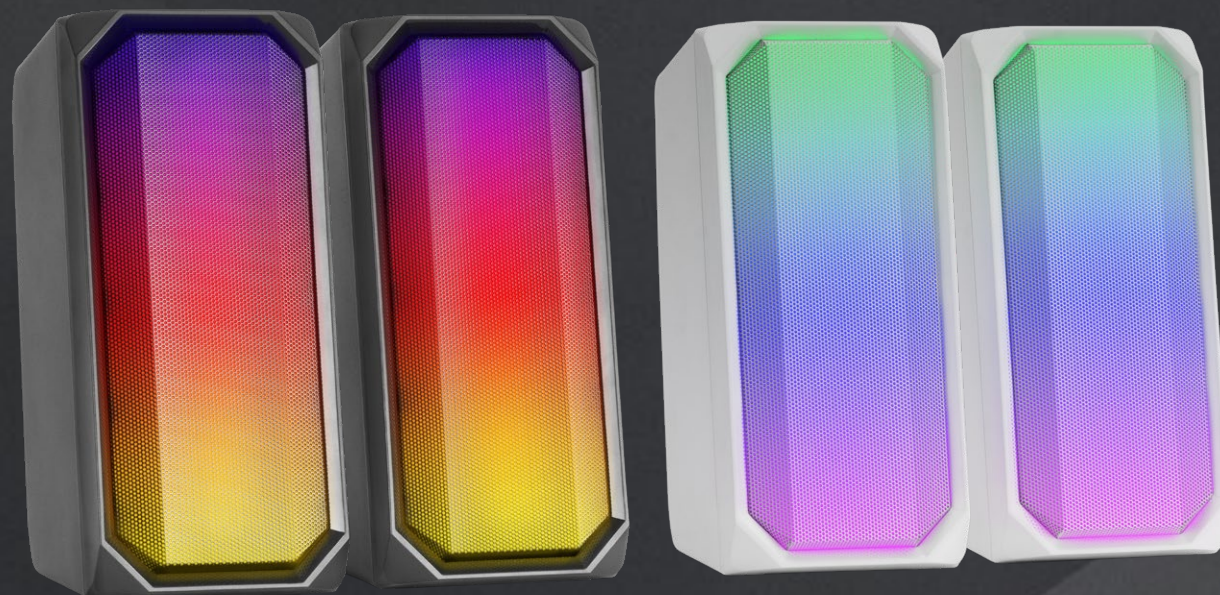

## SPECIFICATIONS

Power	15W
Drivers	2 active
Lighting	Control RGB with 6 effects
Connectivity	Bluetooth 5.0 and AUX-IN
Frequency Response	20Hz-20KHz
Connectors	USB (power) / Jack 3.5mm (audio)
Design	MESH
Range	10m
Extra	Volume and mode control buttons. Touch RGB control
Dimensions	180x93x83mm / 870g

Bluetooth 15W speakers with RGB MESH design and RGB control lighting with 6 modes

Control box with volume, mode and touch RGB control. Compatible with any jack 3.5mm and bluetooth devices