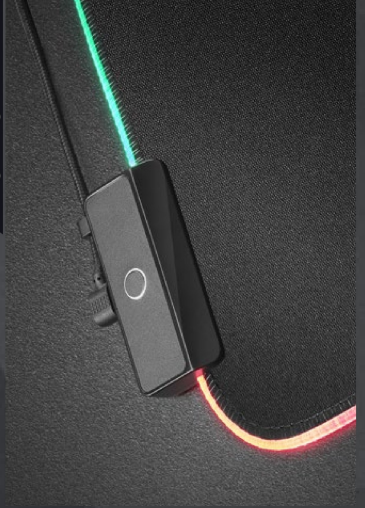

REFERENCE (Black) **MMPRGBL**

EAN **4710562755282**

REFERENCE (silver-white) **MMPRGBLS**

EAN **4710562759099**

LOGISTICS

UNITS/BOX **24**

PACKAGING **90x292x90mm**