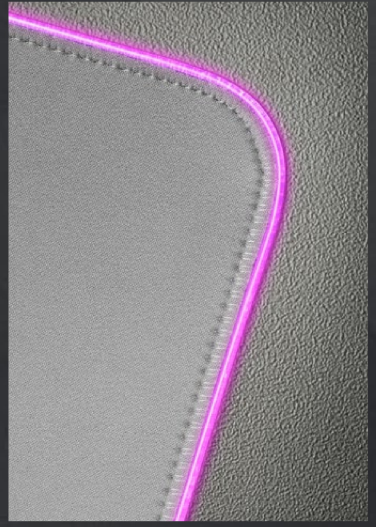

REFERENCE (Black) **MMPRGBL**

EAN **4710562755282**

REFERENCE (silver-white) **MMPRGBLS**

EAN **4710562759099**

LOGISTICS

UNITS/BOX **24**

PACKAGING **90x292x90mm**