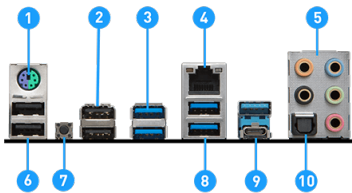

CONNECTIONS

1. Keyboard / Mouse	2. USB 2.0
3. USB 3.2 Gen1 Type-A	4. Gigabit LAN
5. Audio Connectors	6. USB 2.0
7. Clear CMOS Button	8. USB 3.2 Gen1 Type-A
9. USB 3.2 Gen2 Type-A+C	10. Optical S/PDIF out

FEATURES

EZ Debug LED

Easiest way to troubleshoot.

EZ Debug LED

Repérez rapidement les problèmes sur votre carte mère grâce à des LED.

EZ Debug LED

Trouvez facilement la source des problèmes pouvant survenir sur la carte.

DDR4 Boost

Une technologie avancée qui délivre un signal mémoire pur, pour une expérience gaming améliorée et stable.

DDR4 Boost

Une technologie avancée qui délivre un signal mémoire pur, pour une expérience gaming améliorée et stable.

DDR4 Boost

Une technologie avancée qui délivre un signal mémoire pur, pour une expérience gaming améliorée et stable.

Turbo M.2

Slot pour SSD NVMe fonctionnant en PCI-Express Gen3 x4 .

Turbo M.2

Slot pour SSD NVMe fonctionnant en PCI-Express Gen3 x4.

Core Boost

Circuit repensé et alimentation numérique pour supporter plus de cœurs et assurer de meilleures performances.

Slot PCI-E Steel

Protection de la carte graphique contre la pliure.

Audio Boost 4

Isolated audio with a high quality audio processor for the most immersive audio experience.