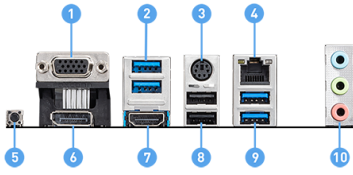

Dynamic Dashboard II

A colorful OLED panel indicates the status of your GODLIKE and shows off your own personality.

Dynamic Dashboard II

A colorful OLED panel indicates the status of your GODLIKE and shows off your own personality.

Extreme Power Design

ISL digital PWM, 16+1 phases with 90A SPS and dual CPU power connectors to unleash your true power.

CONNECTIONS

msi

CARTES MÈRES

B550M PRO-VDH

PROFESSIONNELLE ET ÉLÉGANTE

- | | |
|-------------------------------|-------------------------------|
| 1. VGA | 2. USB 3.2 Gen1 5 Gb/s Type-A |
| 3. Clavier/souris | 4. LAN |
| 5. Bouton Flash BIOS | 6. DisplayPort |
| 7. HDMI | 8. USB 2.0 |
| 9. USB 3.2 Gen1 5 Gb/s Type-A | 10. Jacks audio HD |