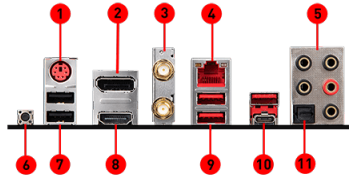

CONNECTIONS

msi

CARTES MÈRES

B450 GAMING PRO CARBON MAX WIFI

GAME IN STYLE

- 1. PS/2 Combo Port
- 3. Wi-Fi / Bluetooth
- 5. HD Audio Connectors
- 7. USB 2.0
- 9. USB 3.2 Gen1
- 11. Optical S/PDIF OUT

- 2. DisplayPort
- 4. LAN
- 6. Flash BIOS Button
- 8. HDMI
- 10. USB 3.2 Gen2 (Type A+C)