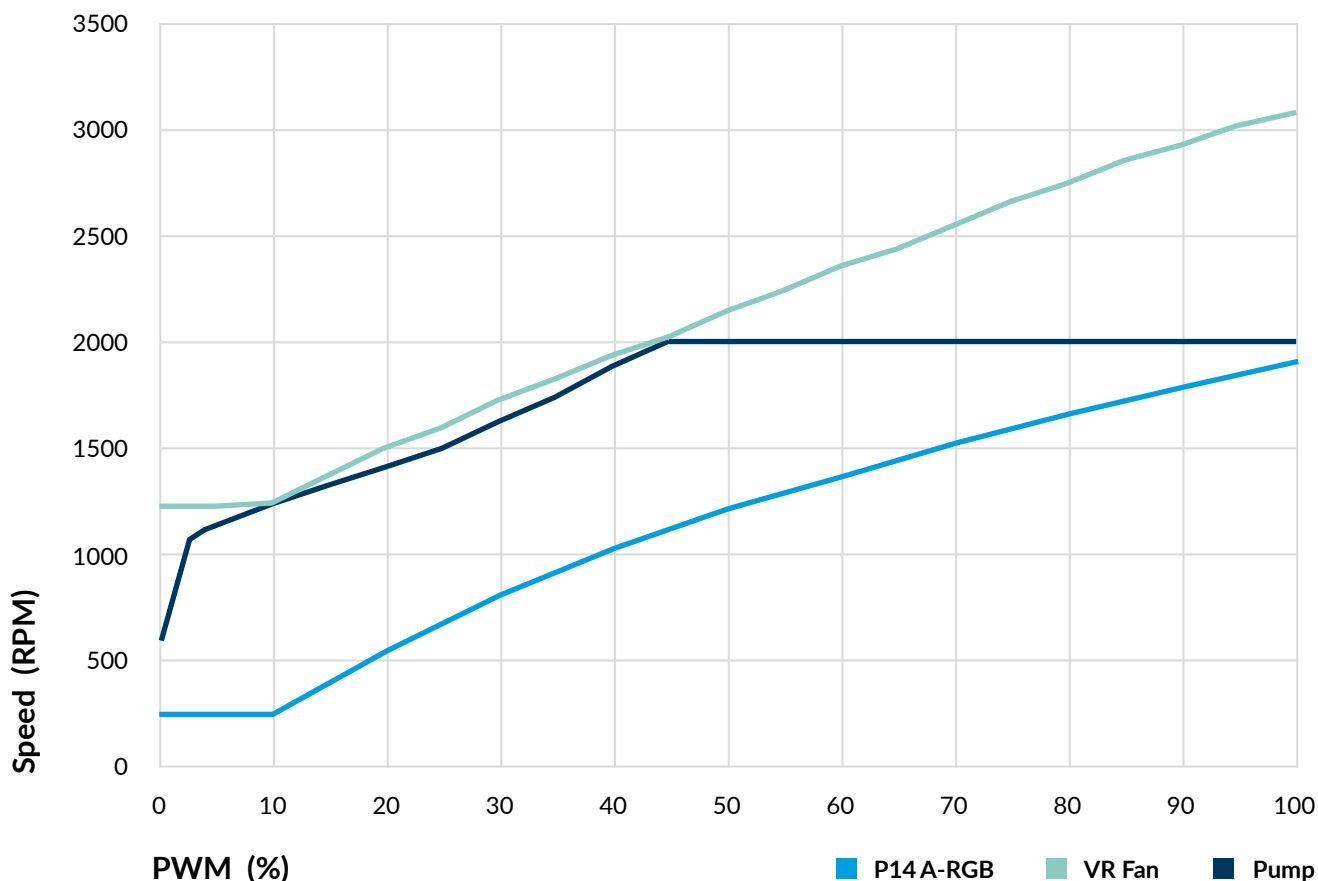

Liquid Freezer II 420 A-RGB

Multi Compatible All-in-One CPU Water Cooler with A-RGB