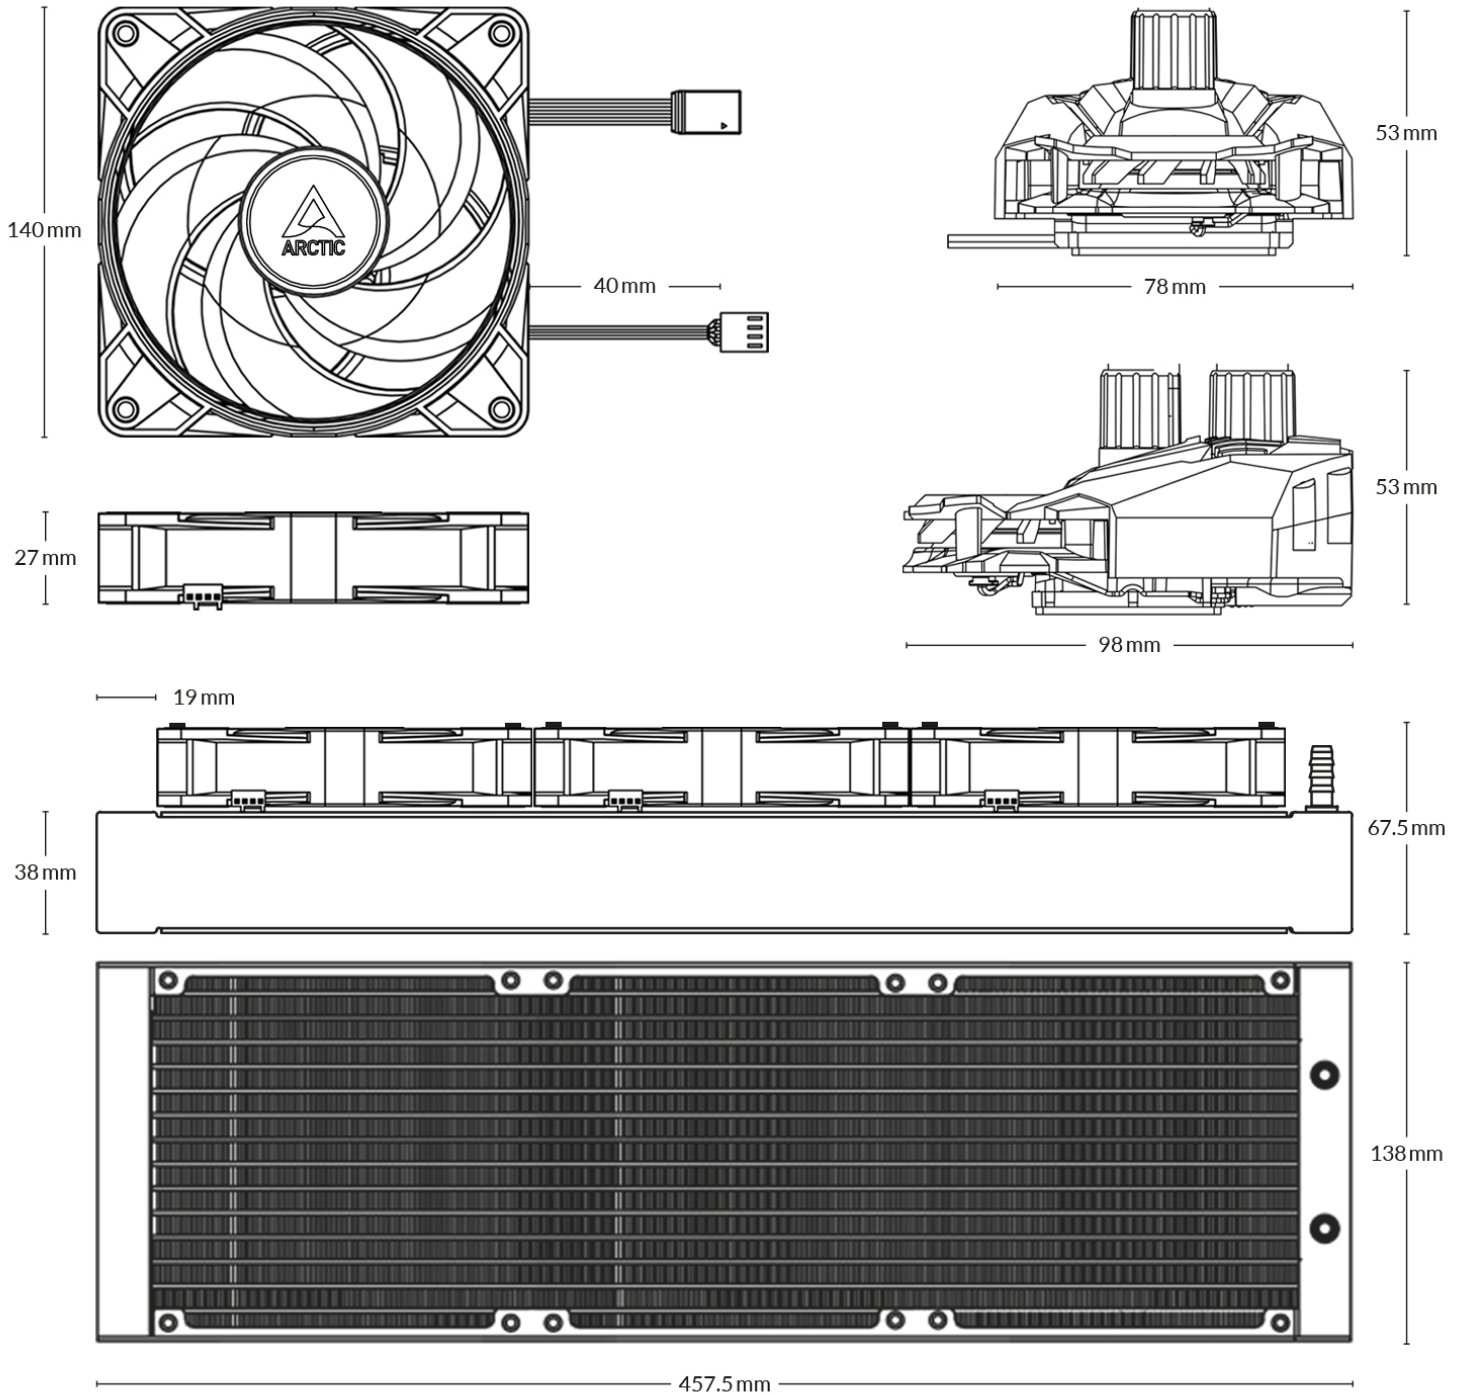

Liquid Freezer II 420 A-RGB

Multi Compatible All-in-One CPU Water Cooler with A-RGB

All materials are compatible with RoHS requirements.

MORE INFORMATION

MANUALS