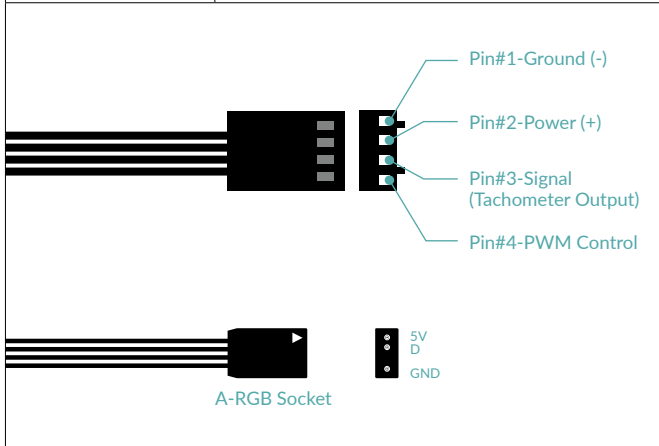

Liquid Freezer II 420 A-RGB

Multi Compatible All-in-One CPU Water Cooler with A-RGB

General Specifications

Compatibillity	Intel® 1700, 1200, 115X, 2011-3*, 2066* *Square ILM AMD® AM5, AM4, AM3(+)
TIM	MX-5 (0.8 g)
Pump & Fan Connector	4-Pin Connector
LED Connector	3-Pin 5V-D-GND Connector
Weight	2019 g (3 Fans, Radiator, Pump, Tubes)

Pump/Cold Plate Specifications

VRM Fan	40 mm, 1000–3000 rpm (Controlled by PWM)
Pump	800–2000 rpm (Controlled by PWM)
Power Consumption	0.5 W–2.7 W Pump and VRM Fan
Tube Length	450 mm
Tube Diameter	Outer: 12.4 mm Inner: 6.0 mm
Dimensions	78 (L) x 53 (W) x 98 (H) mm

Fan Specifications

Speed	200–1900 rpm
Airflow	68.9 cfm 117.06 m³/h
Static Pressure	2 mmH ₂ O
Noise Level	0.3 Sone
Fan Dimensions	140 (L) x 140 (W) x 27 (H) mm
Speed Control	Pulse Width Modulation
Bearing	Fluid Dynamic Bearing
Current Voltage	0.17 A 12 V
RGB Specifications	
LEDs	12 A-RGB LEDs
Current/Voltage	0.4 A 5 V