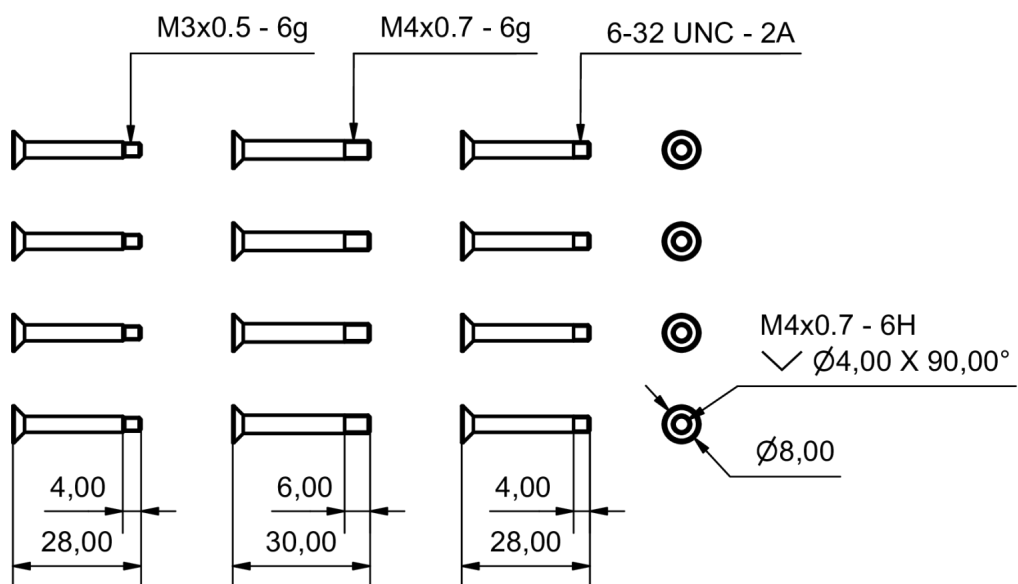

## Technical data

Material (Frame)	120 x 120 x 25,5mm
Material (Impeller)	Die-cast zinc
Material (Impeller)	Plastic
Weight	320g
Speed	400~2000±10% rpm
Bearing	Hydro Dynamic Bearing
Connection	4-Pin PWM
Cable length PWM	40±8 mm (+ 50cm extension cable)
Cable length (daisy chain)	110±10 mm
Start-up Voltage	6 V DC
Rated Volt	12 V DC
Power Consumption	2.64 Watt
Rated Current	0.20 A (0.22Max)
Air Flow	47 CFM
Static Air Pressure	2.09 mmH <sub>2</sub> O
Noise Level	24.6 dBA
MTBF	100,000h
PWM control	Yes
Zero RPM control	Yes
Tacho Signal	Yes
Auto-restart	Yes
Color	white

### **Powerful All-rounder**

The Alphacool Apex Stealth metal fan is a true all-rounder. It sets new standards in terms of airflow and static pressure. Therefore, this fan is not only perfect for mounting on radiators, but also provides excellent airflow as a case fan. The Apex Stealth can be controlled between 400 to 2000 rpm via the 4-pin PWM connector. The startup speed is ~420 rpm. In addition, the Stealth offers Zero RPM control, which can be used to bring the fan to a complete stop.

General tolerance: ± 0,25mm  
Dimension in millimeter