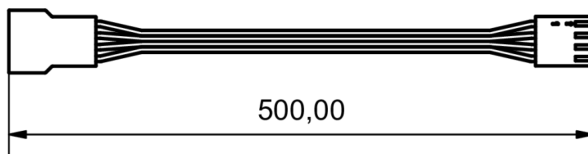

### **Whisper Quiet**

The fan blades, motor and its suspension are completely decoupled from the metal frame. For this purpose, a special damping system was placed between the metal frame and the fan, which absorbs all vibrations. This type of decoupling is a completely new system, which is brought to the market by Alphacool for the first time with the Apex fan. In addition, the impeller is equipped with a closed frame that prevents the impeller tips from fluttering at high speed, which also has a positive effect on the fan's characteristics.

### **Powerful All-rounder**

The Alphacool Apex Stealth metal fan is a true all-rounder. It sets new standards in terms of airflow and static pressure. Therefore, this fan is not only perfect for mounting on radiators, but also provides excellent airflow as a case fan. The Apex Stealth can be controlled between 400 to 2000 rpm via the 4-pin PWM connector. The startup speed is ~420 rpm. In addition, the Stealth offers Zero RPM control, which can be used to bring the fan to a complete stop.

### **Additional Features**

As usual with Alphacool, multiple fans can be effortlessly connected in series via daisy chain. The cables can be hidden in the corners of the fan so that they are no longer visible. A 50 cm PWM cable is also included as an extension. The 6-pole motor in combination with the HDB bearing (Hydro Dynamic Bearing) ensures extremely quiet operation and high durability.