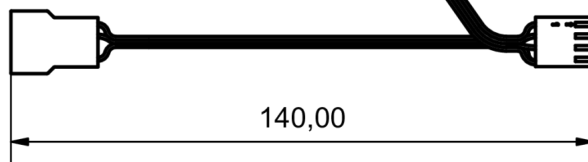

### **Whisper Quiet**

The fan blades, motor and its suspension are completely decoupled from the metal frame. For this purpose, a special damping system was placed between the metal frame and the fan, which absorbs all vibrations. This type of decoupling is a completely new system, which is brought to the market by Alphacool for the first time with the Apex fan. In addition, the impeller is equipped with a closed frame that prevents the impeller tips from fluttering at high speed, which also has a positive effect on the fan's characteristics.

### **Powerful All-rounder**

The Alphacool Apex Stealth metal fan is a true all-rounder. It sets new standards in terms of airflow and static pressure. Therefore, this fan is not only perfect for mounting on radiators, but also provides excellent airflow as a case fan. The Apex Stealth can be controlled between 400 to 2000 rpm via the 4-pin PWM connector. The startup speed is ~420 rpm. In addition, the Stealth offers Zero RPM control, which can be used to bring the fan to a complete stop.

### **Additional Features**

As usual with Alphacool, multiple fans can be effortlessly connected in series via daisy chain. The cables can be hidden in the corners of the fan so that they are no longer visible. A 50 cm PWM cable is also included as an extension. The 6-pole motor in combination with the HDB bearing (Hydro Dynamic Bearing) ensures extremely quiet operation and high durability.