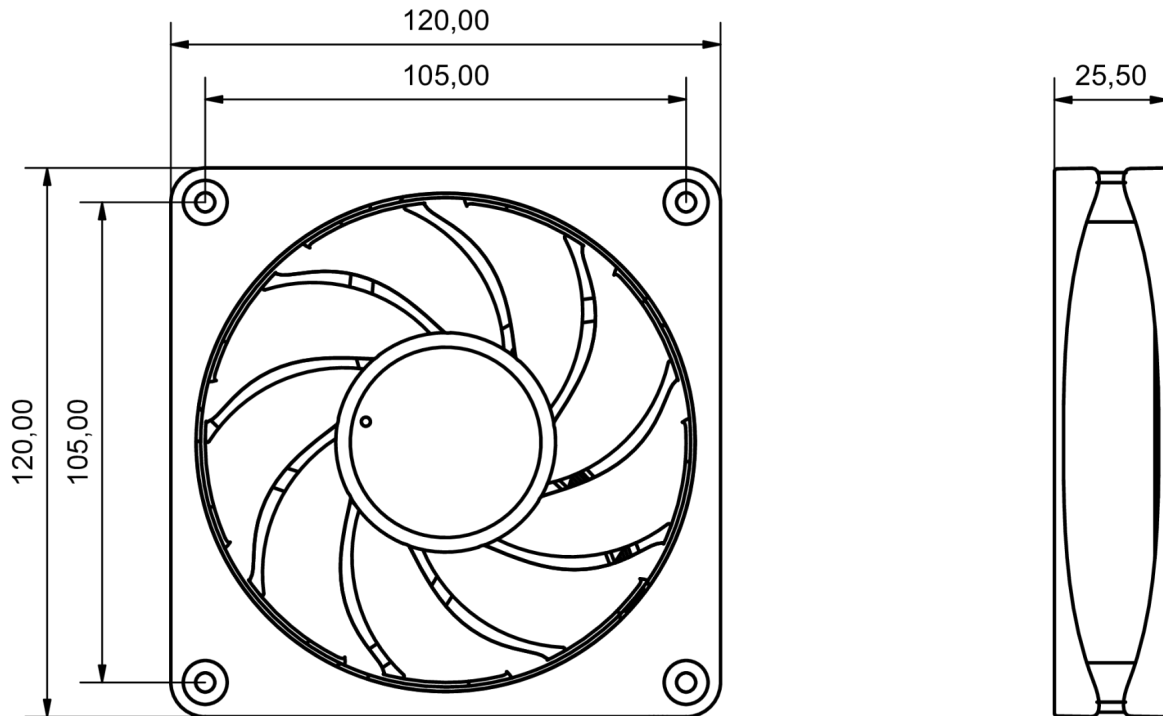

General tolerance: ± 0,25mm
Dimension in millimeter