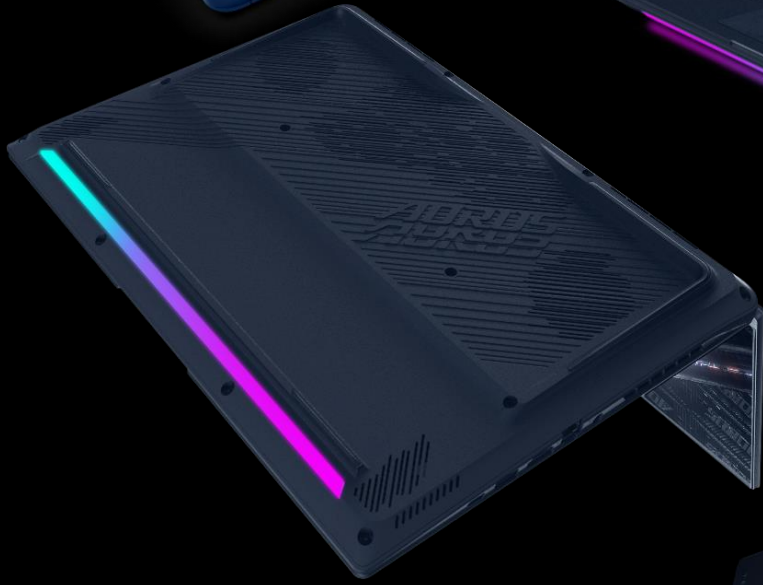

Product Gallery

MASTER

*Product specifications and product appearance may differ from country to country. We recommend that you check with your local dealers for the specifications and appearance of the products available in your country.

**The size and weight of the laptop may vary according to the configuration, manufacturing process and measurement method, please refer to the actual situation.

***GIGABYTE reserves the right to modify or revise the content at anytime without prior notice.