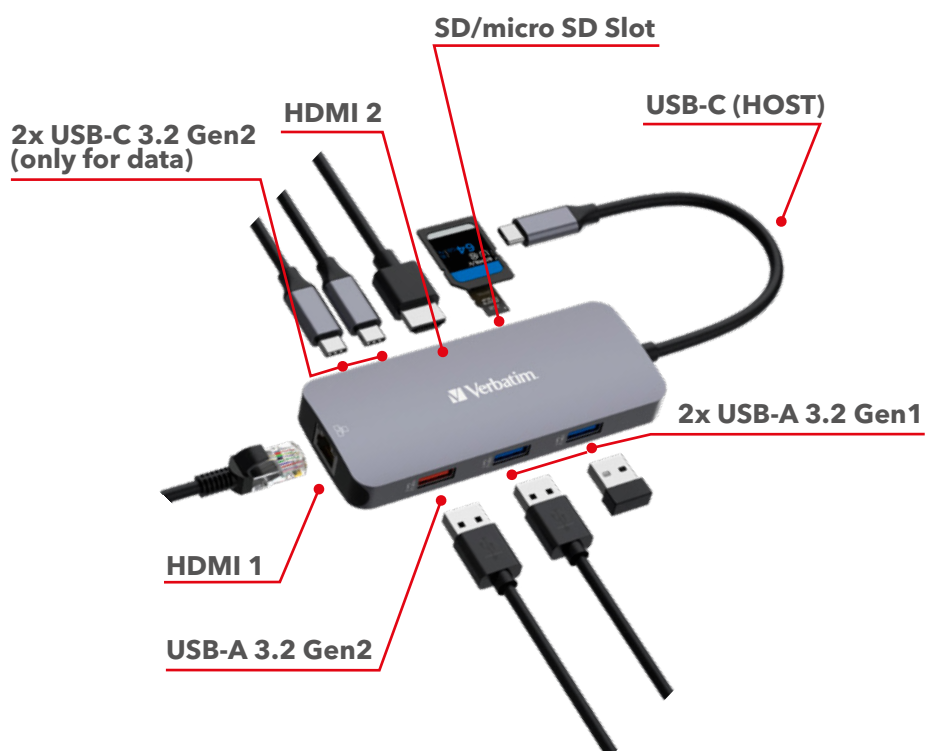

General Information	
Material	Aluminum+ABS
Colour	Silver
Interfaces	
Host Connection	USB-C™ 3.1 Gen2 with up to 85W power pass-through
Cable length	15 cm
Video Ports	HDMI: up to 4K@60Hz (3840x2160) (if source is DP1.4), up to 4K@30Hz (3840x2160) (if source is DP1.2)
SD/microSD Slot	Read: up to 104MB/s, Write: up to 80MB/s (Data transfer rate are subject to the speed of the memory card itself and your computer's USB ports)
Ethernet Port	1x RJ45 Gigabit Ethernet up to 1Gb/s
USB-A ports	2x USB-A 3.2 Gen1, up to 5Gb/s with a maximum power output of 5V/0.9A 1x USB-A 3.2 Gen2, up to 10Gb/s with a maximum power output of 5V/0.9A
USB-C ports	2x USB-C 3.2 Gen2, up to 10Gb/s with a maximum power of 5V/1.9A (not for charging, don't plug your power supply).
Other Features	
Certificates	EAC/CE/UKCA/FCC
ROHS/REACH compliance	Yes
Storage and Operating Conditions	
Operating Temperature	0°C ~ +40°C
Storage Temperature	-20°C ~ +70°C
Operating Humidity	10% ~ 85% RH (no condensation)