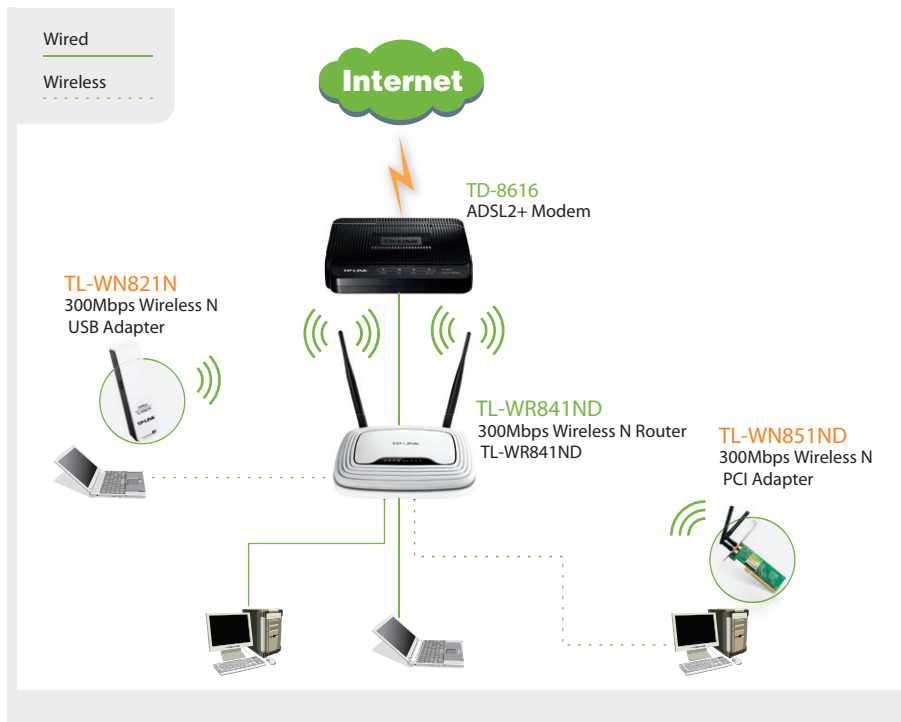

Diagram:

Package contents:

- 300Mbps Wireless N USB Adapter
  TL-WN821N
- Quick Installation Guide
- Resource CD, including:
  - TL-WN821N Wireless Client Utility and Drivers
  - User Guide
  - Other Helpful Information

Related Products:

- 300Mbps Wireless N Router
  TL-WR841ND
- ADSL2+ Modem
  TD-8616
- 300Mbps Wireless N PCI Adapter
  TL-WN851ND