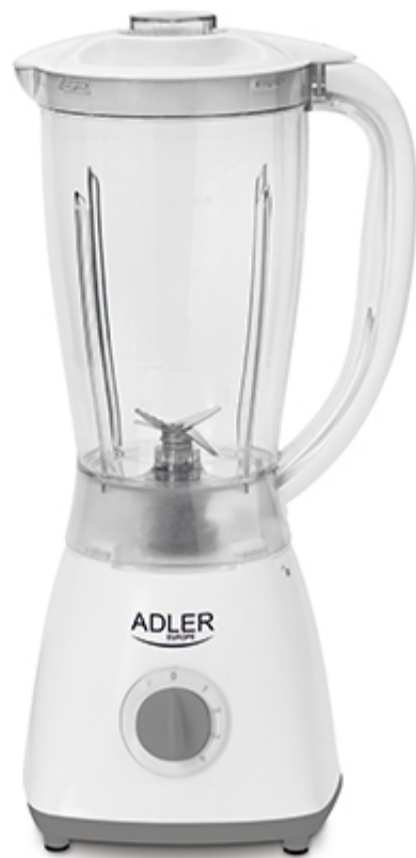

Audio

Home

Outdoor

Kitchen

Health

Bathroom

Beauty

Specification

4 speed setting
Pulse function
Light plastic jar
Stainless steel blades
Jar capacity: 1,5l
Power: 450W
Power supply: 230V ~50Hz [Additional description with photos](#)

5908256835207

Code EAN unit