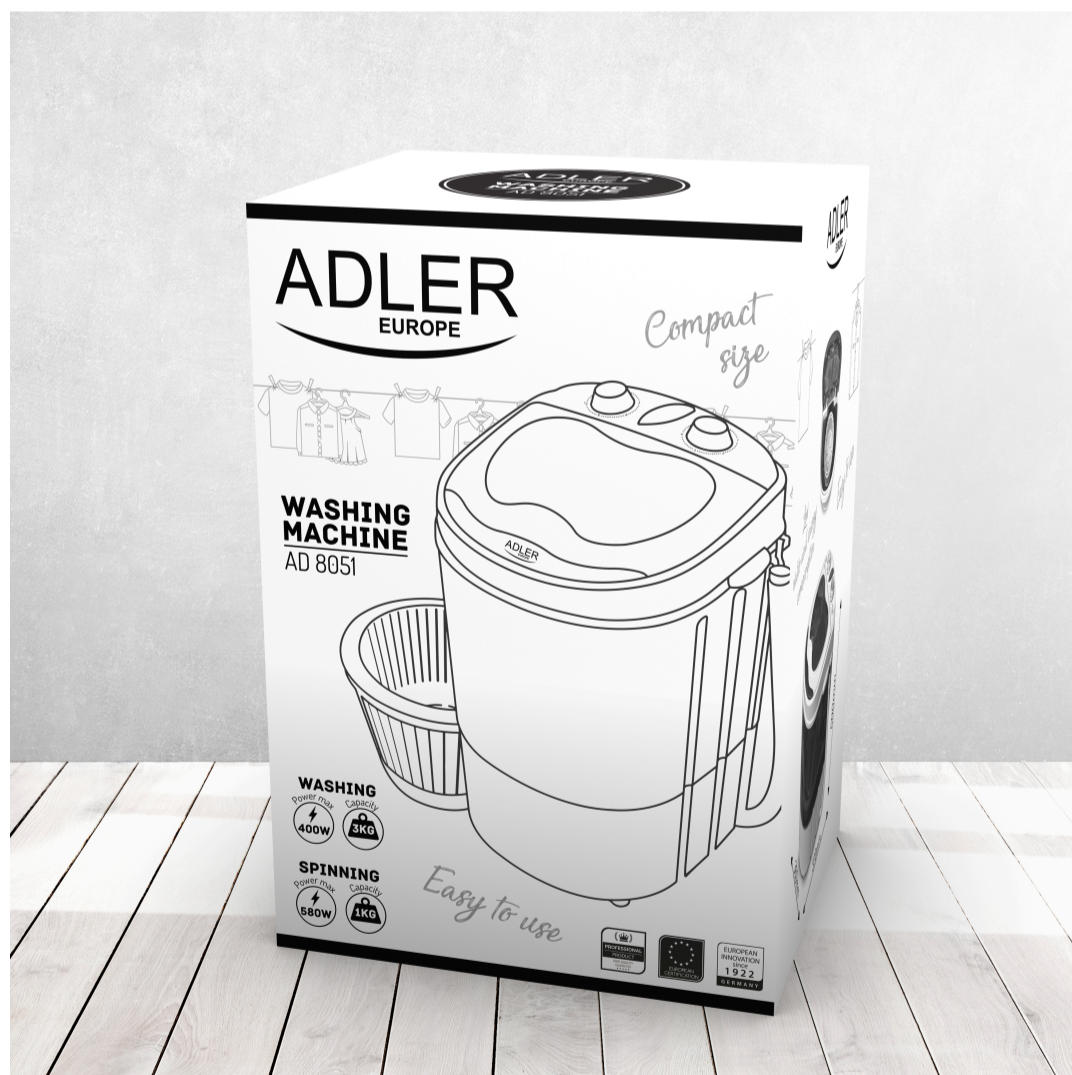

Audio

Home

Outdoor

Kitchen

Health

Bathroom

Beauty

### Specification

Leightweight, compact machin  
Ideal for small laundry and delicate garments  
Washing program (15min.)  
Low water and energy consumption  
Easy to use  
Drain hose included  
Ideal for small apartments, cottages, while traveling  
Washing capacity: up to 3kg  
Spinning capacity: up to 1kg  
Rated power: 150W  
Max washing power: 400W  
Max spin power 580W  
outside dimensions 360x370x530  
inside dimensions 320x330x26