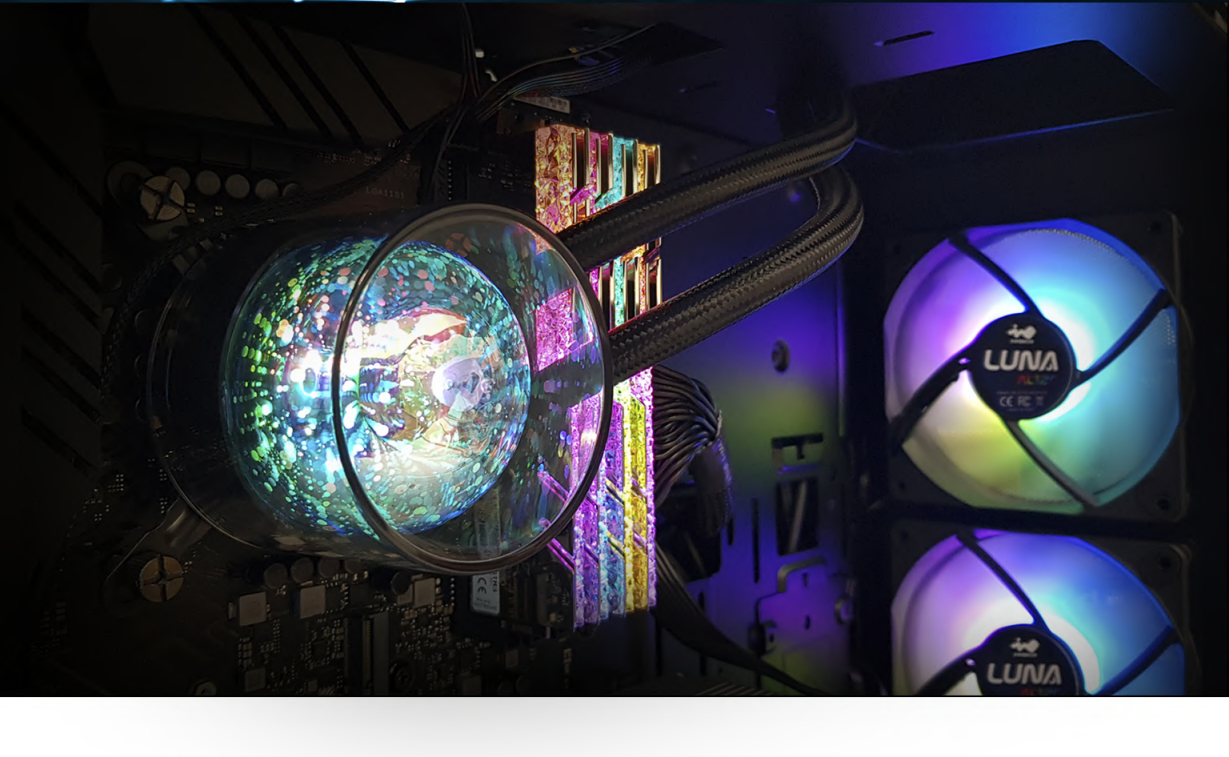

Corrosive Resistant Tubes

The tubing is sleeved with braided nylon for added protection.