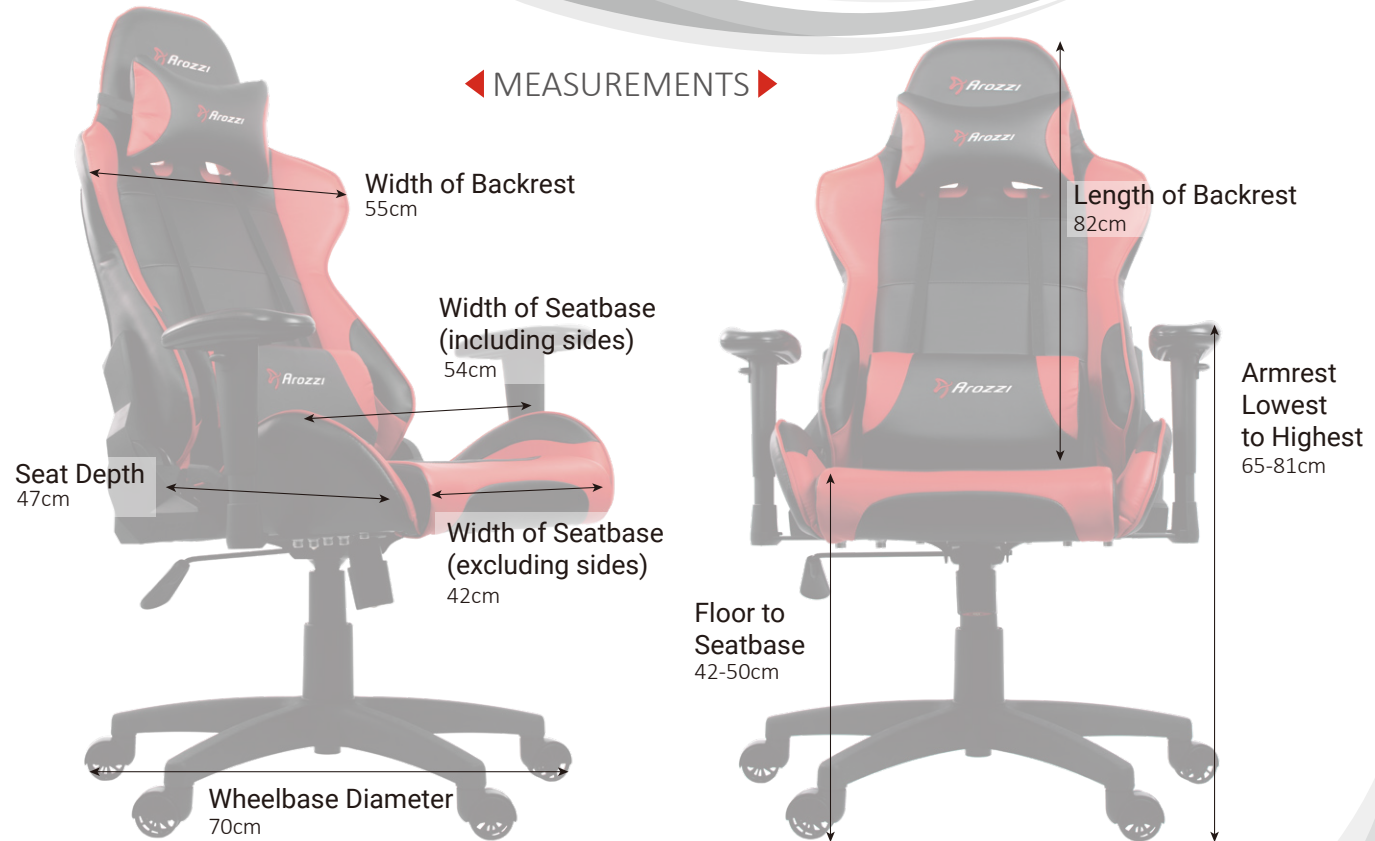

◀ MEASUREMENTS ▶

SPECIFICATIONS ▶

Frame Material

Cover Material

Density Seat

Density Back

Armrests

Tilt Angle

Tilt Lock

Tilt Angle Lock

Gas Lift

Back Angle

Lumbar Cushion

Headrest

Base Type

Weight Capacity