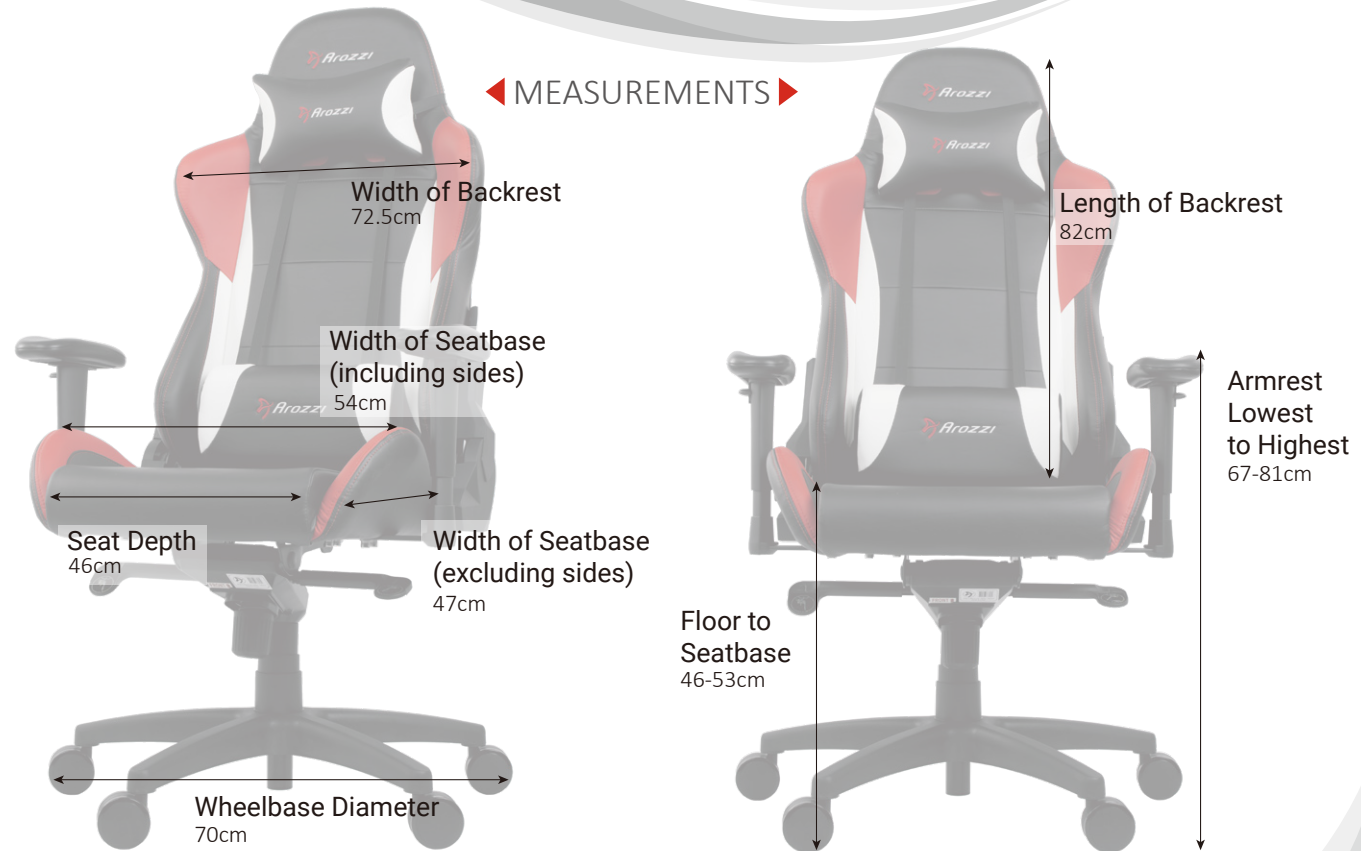

◀ MEASUREMENTS ▶

SPECIFICATIONS ▶

Frame Material

Cover Material

Density Seat

Density Back

Armrests

Tilt Angle

Tilt Lock

Tilt Angle Lock

Gas Lift

Back Angle

Lumbar Cushion

Headrest

Base Type

Weight Capacity