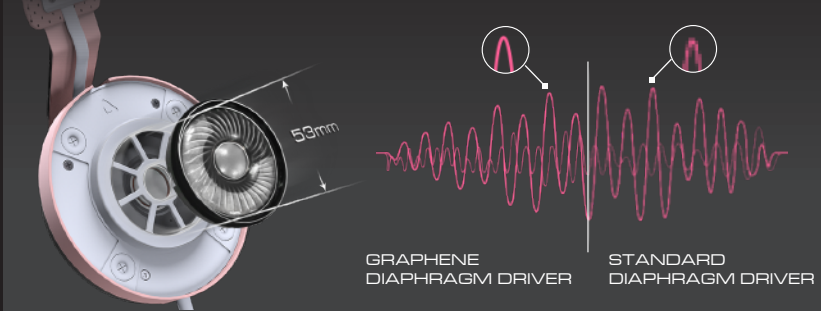

Extra-large Drivers with Graphene Diaphragms

Phontum S Pink 53mm drivers are equipped with graphene diaphragms that deliver audio with virtually no distortions.