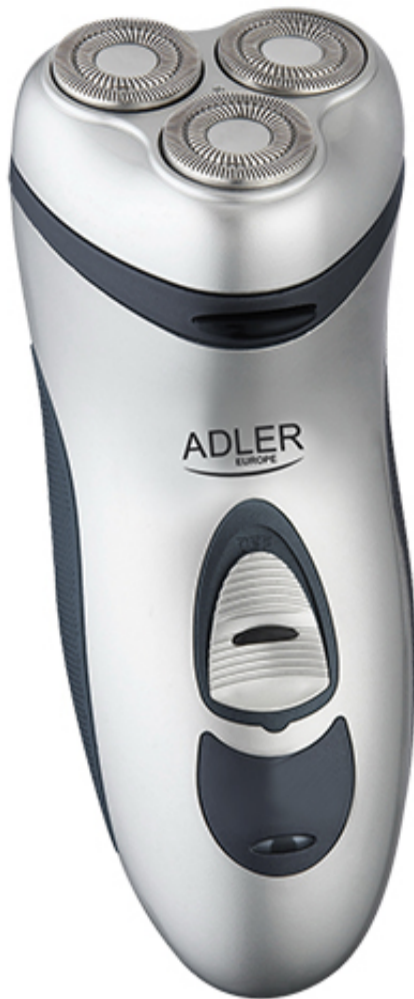

### Specification

Individually floating heads  
Ultra-thin microgroove outer foil  
Exact shaving system  
Pop-up trimmer  
ON / OFF switch with integrated lock  
Rechargeable  
Charging indicator  
Max. charging time: 8 hrs  
Up to 60 min. of continuous work after full charge  
Travel / storage pouch  
Voltage: 230 V ~ 50 H