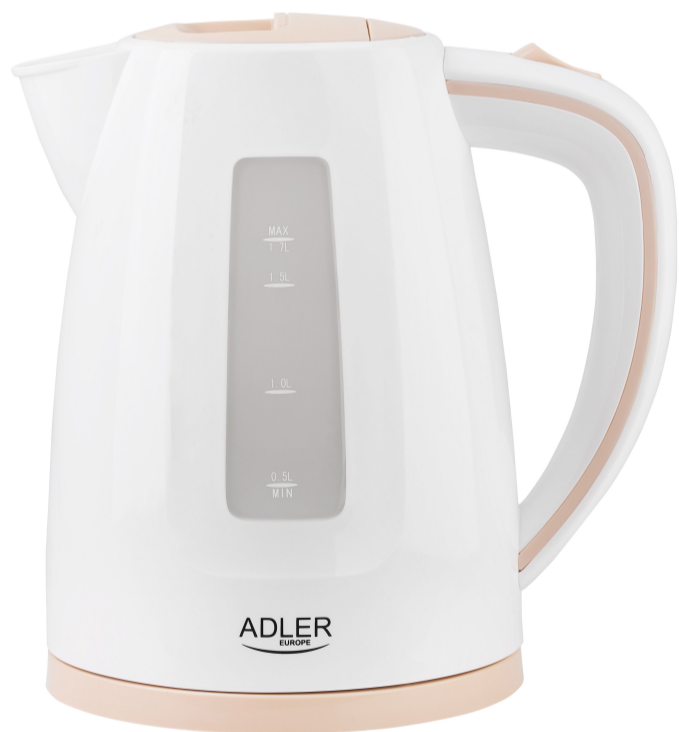

Capacity 1.7L, min. 0.5L
Power 1850-2200W
Concealed heating element
Big, bright double sided water level indicator
Automatic switch off
Boil-dry protection
Compact baseplate with cord storage
Rotary base 360 degree
Modern, ergonomic design
Anti-calc filte