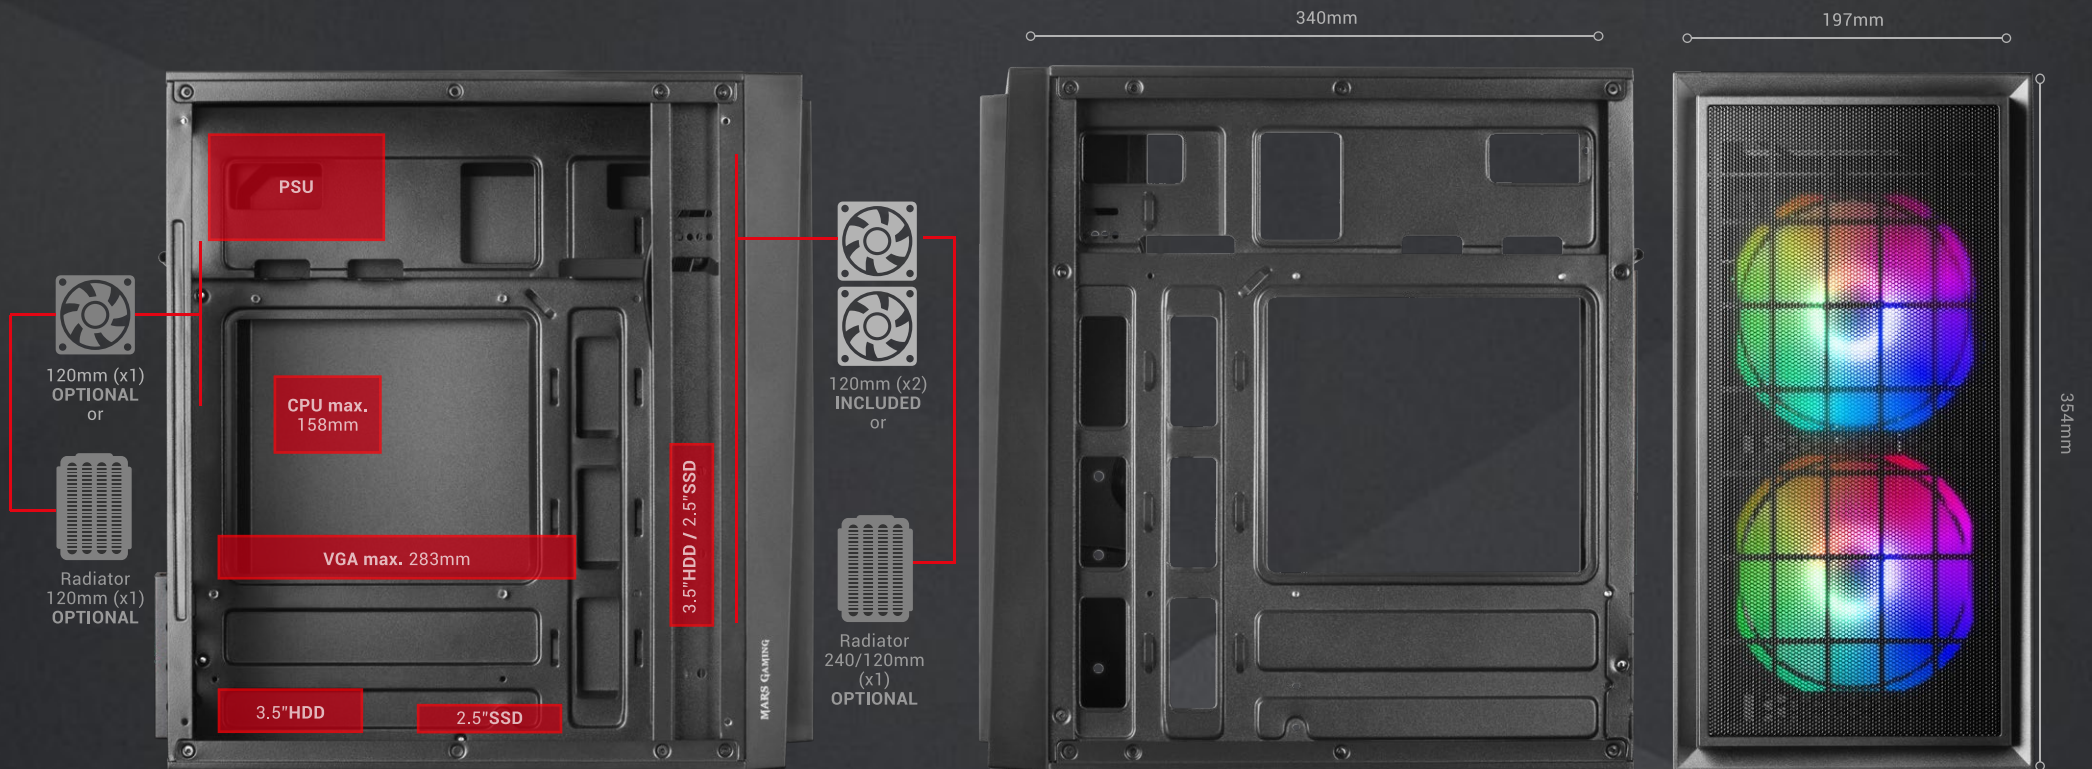

MCDUO

GAMING CASE

Compact gaming case with **MicroATX / Mini-ITX structure** and **FRGB lighting**. **2 Fixed RGB fans** included and **full side window**.

Special Mesh design front panel for maximum cooling. **Liquid cooling full support** and capacity for up to 3 fans.

SPECIFICATIONS

Type	Minitower
Design	Full side window and Mesh front panel design
Lighting	Fixed RGB
Motherboards	MicroATX / Mini-ITX
Fans	Front: 2x120mm (included) / Rear: 1x120mm
Liquid cooling	Front: 240mm or 120mm / Rear: 120mm
Drive bays	2 x 3.5" HDD / 2 x 2.5" SSD
Expansion Slots	4
VGA max.	283mm
CPU	Up to 158mm
I / O Ports	USB 3.0 x1 / USB 2.0 x1 / HD Audio + Mic
Extra	Cable guiding system
Dimensions	340x354x197mm / 2,164kg