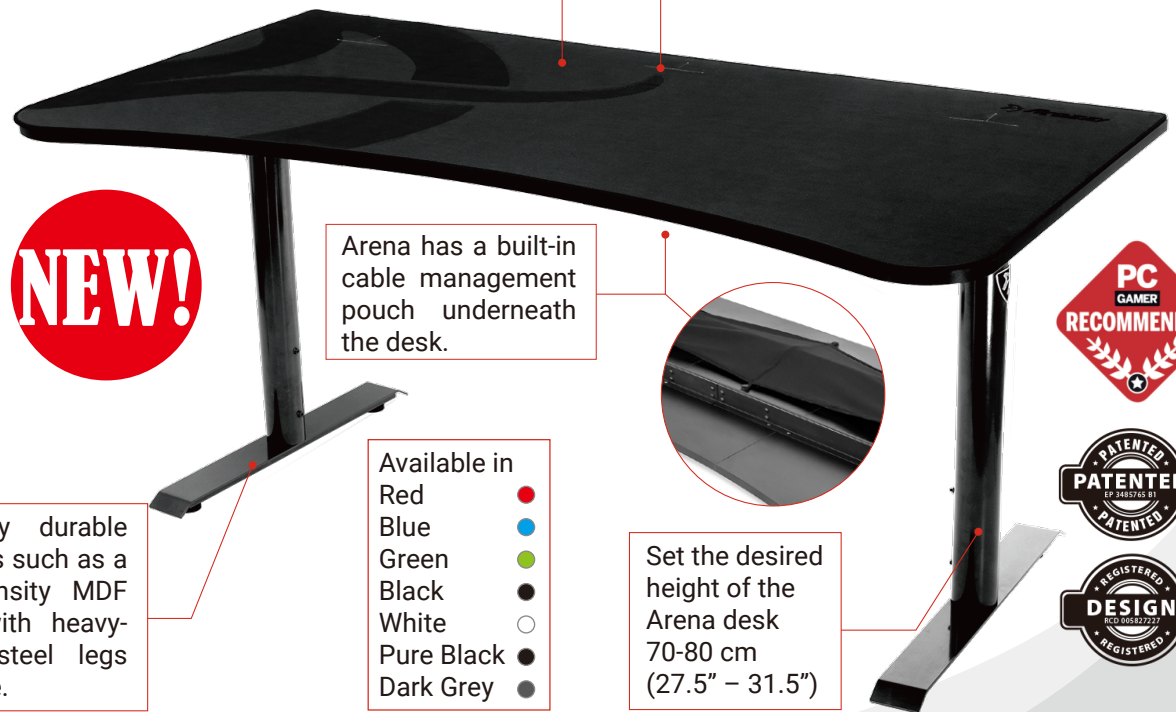

### FEATURES ▶

The Arozzi Arena desk is not only state of the art gaming desk, it is also a giant water-resistant mouse pad. The entire surface of the desk is covered in a washable mouse pad that can be interchangeable if you buy additional Arena Mouse Pads. With 3 cable management cut-outs, this spacious 160cm x 82cm desk has an additional cable management mesh pouch fit snugly underneath. With its sturdy Swedish design, the Arena Gaming Desk is top of the line for gaming setups.

5 mm thick custom shaped mouse pad with stitched edges covers the entire table top for maximum freedom and flexibility.

The desktop and Mouse pad have three cut outs open to the cable management area. The cut outs each have space to hold a monitor arm.

**NEW!**

Arena has a built-in cable management pouch underneath the desk.

Extremely durable materials such as a high density MDF board with heavy-weight steel legs and base.

Available in

- Red ●
- Blue ●
- Green ●
- Black ●
- White ○
- Pure Black ●
- Dark Grey ●

Set the desired height of the Arena desk  
70-80 cm  
(27.5" - 31.5")