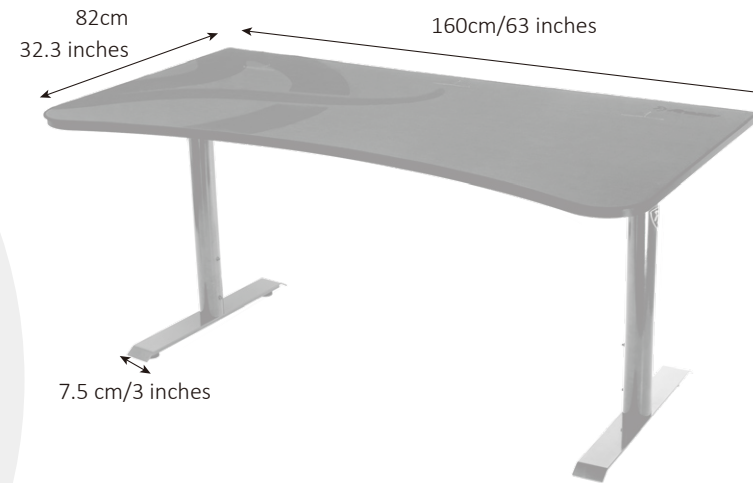

MEASUREMENTS ▼

SPECIFICATIONS ▼

Frame Material

Metal

Mouse pad material

Microfiber cloth surface

Desk top load capacity (evenly distributed)

79.8 kg/176lbs