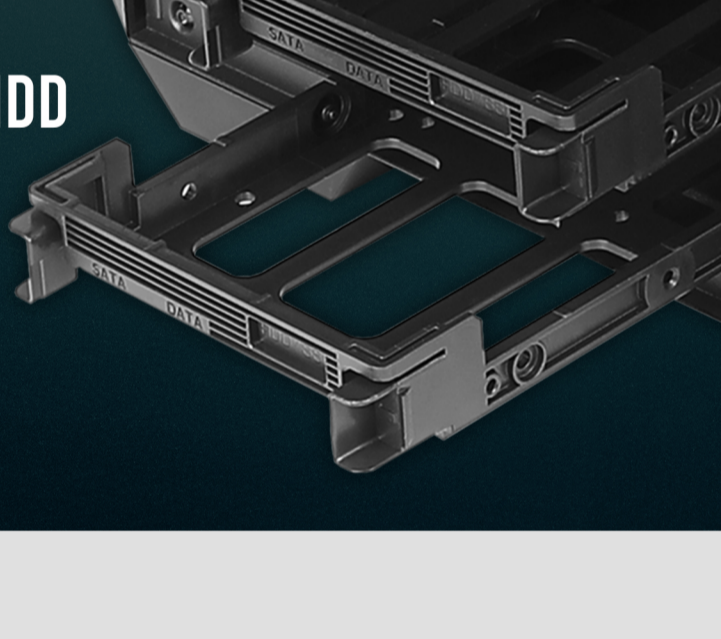

REMOVABLE 3.5" HDD DRIVE TRAYS

Remove the drive trays according to your needs and get more flexibility for your system.

Case Specifications	
Case Dimensions	440 x 219 x 480 mm (DWH)
Form Factor	Mid Tower
Materials	Steel + Plastic
Motherboard Support	E-ATX, ATX, M-ATX, ITX
I/O Ports	Power, Reset, 2 x USB3.0, HD-AUDIO
Side Panel	Sound Dampening Side Panel
Expansion & Drive Bays	
Expansion Slots	7
5.25"	1
3.5" / 2.5"	2 / 2
2.5"	2
Fan Support	
Front	2 x 120 mm / 2 x 140 mm / 3 x 140 mm (w/o ODD)
Rear	1 x 120 mm
Included Fan(s)	2 x 120 mm fans in front & 1 x 120 mm fan in rear
Radiator Support	
Front	120 / 140 / 240 / 280 mm
Rear	120 mm
Clearances	
Max GPU Length	≤ 350 mm
Max CPU Cooler Height	≤ 165 mm
Max PSU Length	≤ 170 mm
Miscellaneous	
Dust Filters	Bottom
Net Weight	5.7 Kgs
Gross Weight	6.9 Kgs
Warranty	2 Years
UPC#	0-761345-81071-5