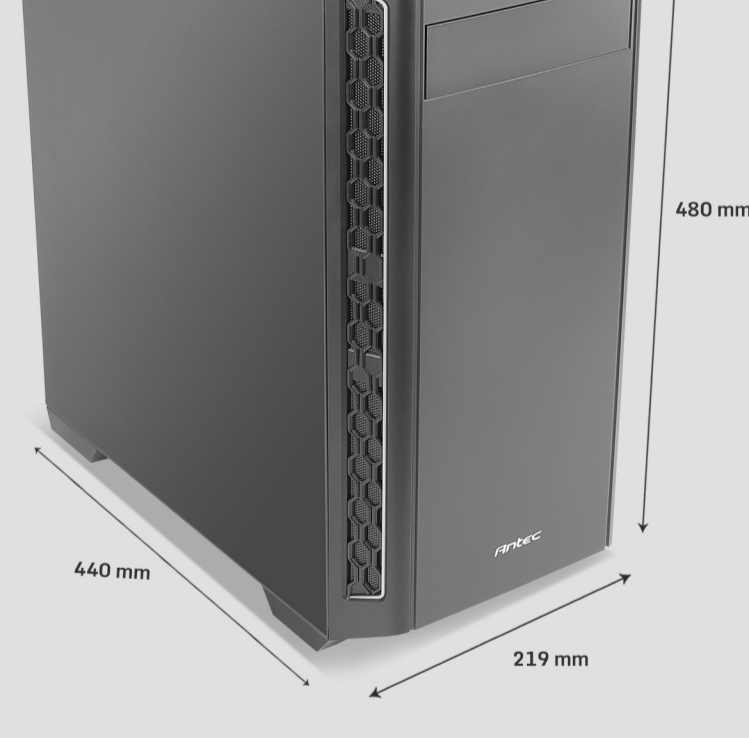

Antec

P7 NEO

TRANSCENDENT PERFORMANCE

Antec Performance Series P7 Neo features the upgraded air intakes in the front and sound-dampening side panels and takes the Performance Series silent cases to the next level. With the white LED power button, ample air intakes, and the support of 3 x 140 mm fans, the P7 Neo not only provides you an outstanding silent experience but also improves the cooling, and it will meet your needs for an ideal working environment.

OPTIMAL AIR INTAKES

Designed for improving your PC's cooling, the P7 Neo is well equipped with an upgraded front panel for optimal air intakes.

COOLING SUPPORT

REAR

Radiator Support: Up to 120 mm

1 x 120 mm

WHITE LED LIGHTING

White LED Lighting power button elevates the P7 Neo's style of minimalism.

SOUND-DAMPENING SIDE PANELS

Sound-Dampening side panels improve the function of decreasing noise.

- A** Motherboard Support: E- ATX, ATX, M-ATX, ITX
- B** 2.5" SSD: 2
- C** 3.5" HDD/2.5" SSD: 2/2
- D** 5.25" ODD: 1 (Removable)
- E** GPU Support: Up to 350 mm
- F** CPU Cooler Height: Up to 165 mm
- G** PSU Length: Up to 170 mm

REMOVABLE 3.5" HDD DRIVE TRAYS

Remove the drive trays according to your needs and get more flexibility for your system.

Case Specifications	
Case Dimensions	440 x 219 x 480 mm (DWH)
Form Factor	Mid Tower
Materials	Steel + Plastic
Motherboard Support	E-ATX, ATX, M-ATX, ITX
I/O Ports	Power, Reset, 2 x USB3.0, HD-AUDIO
Side Panel	Sound Dampening Side Panel
Expansion & Drive Bays	
Expansion Slots	7
5.25"	1
3.5" / 2.5"	2 / 2
2.5"	2
Fan Support	
Front	2 x 120 mm / 2 x 140 mm / 3 x 140 mm (w/o ODD)
Rear	1 x 120 mm
Included Fan(s)	2 x 120 mm fans in front & 1 x 120 mm fan in rear
Radiator Support	
Front	120 / 140 / 240 / 280 mm
Rear	120 mm
Clearances	
Max GPU Length	≤ 350 mm
Max CPU Cooler Height	≤ 165 mm
Max PSU Length	≤ 170 mm
Miscellaneous	
Dust Filters	Bottom
Net Weight	5.7 Kgs
Gross Weight	6.9 Kgs
Warranty	2 Years
UPC#	0-761345-81071-5